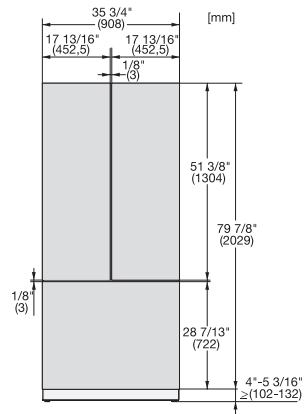

KFP 3634 ed/cs

Stainless steel front

For the stylish integration of MasterCool FrenchDoor in your kitchen.

EAN: 4002516055679 / Material number: 10982930 / Old Material Number: 38996063EU1

- For the upper right door of the KF 2981 Vi

KFP 3634 ed/cs

Stainless steel front

For the stylish integration of MasterCool FrenchDoor in your kitchen.

KFP3635ed/cs, KFP3634ed/cs R, KFP3634ed/cs L, KFP3634ed/cs, Front panel, Front dimensions, MasterCool, sketch