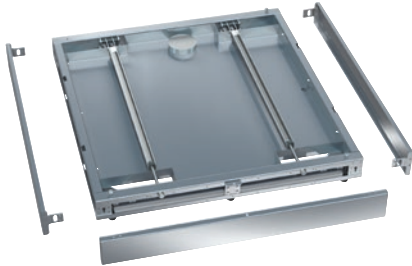

RP 900

Plinth, on wheels

For machines 900 mm wide, incl. drip tray without openings for floor drain.

EAN: 4002516032465 / Material number: 10941940 / Old Material Number: 69253007D

- Suitable for single-door machines, 900 mm wide
- Castors allow the machine to be pulled forward for servicing
- Only suitable for machines with a drain pump
- Easy access for servicing