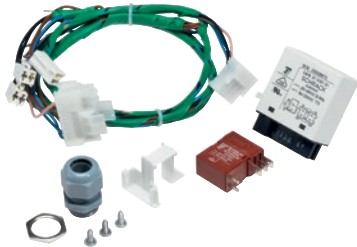

BSS 13

Peak load cut-out kit

For connection to an energy management system.

- For electrically heated models

EAN: 4002515558515 / Material number: 10087720 / Old Material Number: 59170380D

Product category	
Washing machines	•
Machine/accessory category	
PW 6241	•
PW 6321	•
Product category	
Peak-load negotiation	•
Other accessories	•
Product properties	
Electrical connection	OHNE
Dimensions and weight	
External dimensions, net height in mm	90
External dimensions, net width in mm	150
External dimensions, net depth in mm	120
External dimensions, gross height in mm	90
External dimensions, gross width in mm	150
External dimensions, gross depth in mm	120
Net weight [kg]	0.07
Gross weight in kg	0.13