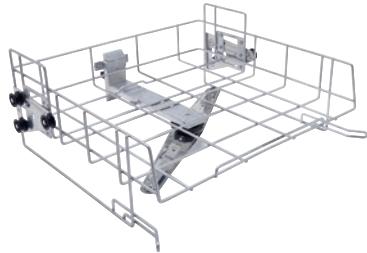

A 101

Upper basket

Height adjustable, for the optimum loading of inserts.

- Vertical clearance 160 +/- 30 mm, width 475 mm, depth 443 mm
- With integrated spray arm

EAN: 4002515460627 / Material number: 09862340 / Old Material Number: 69610100D

Product category	
Fresh-water dishwashers	•
Washer-disinfectors, laboratory	•
Washer-disinfectors, medical	•
Machine affiliation	
PG 8063	•
PG 8562	•
PG 8582	•
PG 8582 CD	•
PG 8504	•
PG 8583	•
PG 8583 CD	•
PG 8592	•
PG 8593	•
Product category	
Upper basket	•
Carrier/basket carrier	•
Upper basket	•
Product properties	
Material	Stainless steel
Colour	Stainless Steel
Area of application	
Reprocessing of laboratory glassware	•
Reprocessing of GYN instruments	•
Reprocessing of ENT instruments	•
Reprocessing of basins	•
Reprocessing of kidney dishes	•
Reprocessing of surgical instruments	•
Reprocessing of different utensils	•
Reprocessing of breathing air regulators	•
Standard electrical connection	
Number of phases	0
Voltage in V	0
Frequency in Hz	0
Total rated load in kW	0.00
Fuse rating in A	0
Dimensions and weight	
External dimensions, net height in mm	206
External dimensions, net width in mm	528
External dimensions, net depth in mm	527
External dimensions, gross height in mm	230
External dimensions, gross width in mm	555
External dimensions, gross depth in mm	580
Net weight in kg	3.00
Gross weight in kg	3.79