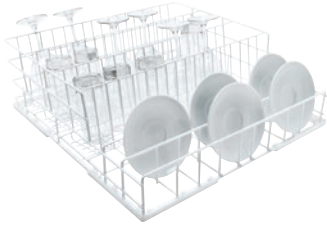

U 507

Basket

For typical wash loads in bistros.

- For glasses, cups, plates, cake plates, saucers, etc.
- With different rail heights and distances between rails
- Large distance between rails: 9.2 x 11.3 x 9.8 cm
- Small distance between rails: 5.2 x 4.9 x 4.9

EAN: 4002515250136 / Material number: 09508700 / Old Material Number: 67650701D

Product category	
Fresh-water dishwashers	•
Tank dishwashers	•
Throughfeed tank dishwashers	•
Machine affiliation	
G 8066	•
PG 8041	•
PG 8043	•
PG 8045	•
PG 8055	•
PG 8055 U	•
PG 8056	•
PG 8056 U	•
PG 8057 TD	•
PG 8057 TD U	•
PG 8058	•
PG 8058 U	•
PG 8059	•
PG 8059 U	•
PG 8060	•
PG 8061	•
PG 8061 U	•
PG 8165	•
PG 8166	•
PG 8169	•
PG 8172	•
PG 8172 Eco	•
PTD 901	•
PG 8096	•
PG 8096 U	•
PG 8099	•
PG 8099 U	•
PFD 400	•
PFD 400 U	•
PFD 401	•
PFD 401 U	•
PFD 402	•
PFD 402 U	•
PFD 404	•
PFD 404 U	•
PFD 405	•
PFD 405 U	•
PFD 407	•
PFD 407 U	•
PFD 408 U	•
PTD 702	•
PTD 703	•
PTD 704	•
Product category	
Basket for mixed tableware	•

U 507
Basket
For typical wash loads in bistros.

EAN: 4002515250136 / Material number: 09508700 / Old Material Number: 67650701D

Product properties	
Material	Wire, rilsan-coated
Colour	White
Distance between rails in mm	113
Dimensions and weight	
External dimensions, net height in mm	165
External dimensions, net width in mm	500
External dimensions, net depth in mm	500
External dimensions, gross height in mm	260
External dimensions, gross width in mm	520
External dimensions, gross depth in mm	530
Net weight in kg	2.50
Gross weight in kg	3.51