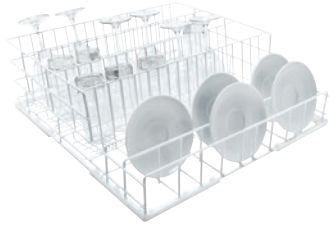

U 507

Basket

For typical wash loads in bistros.

- For glasses, cups, plates, cake plates, saucers, etc.
- With different rail heights and distances between rails
- Large distance between rails: 9.2 x 11.3 x 9.8 cm
- Small distance between rails: 5.2 x 4.9 x 4.9

EAN: 4002515250136 / Material number: 09508700 / Old Material Number: 67650701D

Product category	
Fresh-water dishwashers	•
Tank dishwashers	•
Throughfeed tank dishwashers	•
Machine affiliation	
G 8066	•
PG 8041	•
PG 8043	•
PG 8045	•
PG 8055	•
PG 8055 U	•
PG 8056	•
PG 8056 U	•
PG 8057 TD	•
PG 8057 TD U	•
PG 8058	•
PG 8058 U	•
PG 8059	•
PG 8059 U	•
PG 8060	•
PG 8061	•
PG 8061 U	•
PG 8165	•
PG 8166	•
PG 8169	•
PG 8172	•
PG 8172 Eco	•
PTD 901	•
PG 8096	•
PG 8096 U	•
PG 8099	•
PG 8099 U	•
PFD 400	•
PFD 400 U	•
PFD 401	•
PFD 401 U	•
PFD 402	•
PFD 402 U	•
PFD 404	•
PFD 404 U	•
PFD 405	•
PFD 405 U	•
PFD 407	•
PFD 407 U	•
PFD 408 U	•
PTD 702	•
PTD 703	•
PTD 704	•
Product category	
Basket for mixed tableware	•

U 507
Basket
For typical wash loads in bistros.

EAN: 4002515250136 / Material number: 09508700 / Old Material Number: 67650701D

Product properties	
Material	Wire, rilsan-coated
Colour	White
Distance between rails in mm	113
Dimensions and weight	
External dimensions, net height in mm	165
External dimensions, net width in mm	500
External dimensions, net depth in mm	500
External dimensions, gross height in mm	260
External dimensions, gross width in mm	520
External dimensions, gross depth in mm	530
Net weight in kg	2.50
Gross weight in kg	3.51