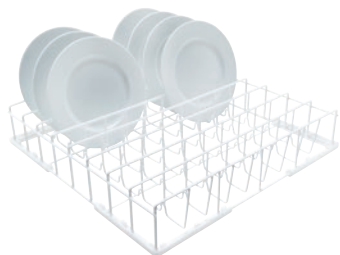

U 506

Basket

For the optimum loading of plates.

- With 2 rows for different sized plates
- Optional addition of cutlery holder E 167
- Distance between rails 54 mm

EAN: 4002515249970 / Material number: 09508640 / Old Material Number: 67650601D

Product category	
Fresh-water dishwashers	•
Tank dishwashers	•
Throughfeed tank dishwashers	•
Machine affiliation	
G 8066	•
PG 8041	•
PG 8043	•
PG 8045	•
PG 8055	•
PG 8055 U	•
PG 8056	•
PG 8056 U	•
PG 8057 TD	•
PG 8057 TD U	•
PG 8058	•
PG 8058 U	•
PG 8059	•
PG 8059 U	•
PG 8060	•
PG 8061	•
PG 8061 U	•
PG 8165	•
PG 8166	•
PG 8169	•
PG 8172	•
PG 8172 Eco	•
PTD 901	•
PG 8096	•
PG 8096 U	•
PG 8099	•
PG 8099 U	•
PFD 400	•
PFD 400 U	•
PFD 401	•
PFD 401 U	•
PFD 402	•
PFD 402 U	•
PFD 404	•
PFD 404 U	•
PFD 405	•
PFD 405 U	•
PFD 407	•
PFD 407 U	•
PFD 408 U	•
PTD 702	•
PTD 703	•
PTD 704	•
Product category	
Basket for plates	•

U 506

Basket

For the optimum loading of plates.

EAN: 4002515249970 / Material number: 09508640 / Old Material Number: 67650601D

Product properties	
Material	Wire, rilsan-coated
Colour	White
Distance between rails in mm	54
Capacity	
Plates up to Ø 200 mm [number]	16
Dimensions and weight	
External dimensions, net height in mm	92
External dimensions, net width in mm	500
External dimensions, net depth in mm	500
External dimensions, gross height in mm	260
External dimensions, gross width in mm	520
External dimensions, gross depth in mm	530
Net weight in kg	2.03
Gross weight in kg	3.11