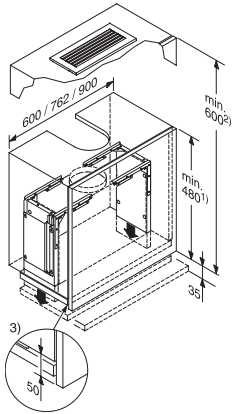

DAR 3000  
Drop-down frame  
for full integration of DA 336x/<br>DA 34xx.

EAN: 4002515069370 / Material number: 09188880 / Old Material Number: 28996318D

- Option to fully integrate DA 336x/  
DA 34xx
- The cooker hood is not visible in  
the wall cabinet
- Installing DA 3496 in cabinet (W: 60  
cm) not possible w. DAR 3000

### Drop-down frame

for full integration of DA 336x/DA 34xx.

DAR 3000 (Installation drawing)

1. Vented, 2. Recirculation with conversion kit DUU 151, 3. Cabinet korpous has to be shorten 50 mm compared to the cabinet door., For all other cabinets, details in DA 3360, 3460, 2380 and 3490 dimensioned drawings apply. , A housing unit base is not required., Installing a DA 3490 in a 60 cm wide housing unit is not possible with the drop-down frame., Safe distance to cook top has to be kept by deepen cooker hoods