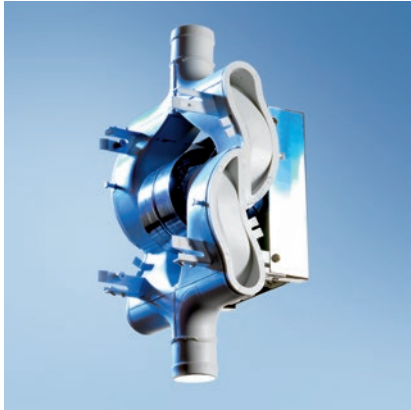

RK LWMM
 Conductivity meter
 for retrofitting on PG 8536.

EAN: 4002514641928 / Material number: 07514620 / Old Material Number: 69224015D

Product classification	
Washer-disinfectors, laboratory	•
Washer-disinfectors, medical	•
Machine affiliation	
PG 8536	•
Product category	
Other accessories	•
Standard electrical connection	
Number of phases	0
Voltage in V	0
Frequency in Hz	0
Total rated load in kW	0.00
Fuse rating in A	0
Dimensions and weight	
External dimensions, net height in mm	0
External dimensions, net width in mm	0
External dimensions, net depth in mm	0
External dimensions, gross height in mm	280
External dimensions, gross width in mm	250
External dimensions, gross depth in mm	420
Net weight in kg	2.02
Gross weight in kg	2.97