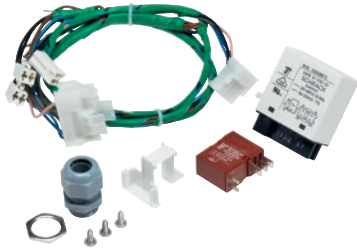

BSS RU

Peak load cut-out kit

For connection to an energy management system.

- For electrically heated models

EAN: 4002514491844 / Material number: 07285630 / Old Material Number: 59170323D

Product category	
Washing machines	•
Machine/accessory category	
PW 6163	•
PW 6243	•
PW 6323	•
Product category	
Peak-load negotiation	•
Product properties	
Electrical connection	OHNE
Dimensions and weight	
External dimensions, net height in mm	150
External dimensions, net width in mm	120
External dimensions, net depth in mm	85
External dimensions, gross height in mm	85
External dimensions, gross width in mm	120
External dimensions, gross depth in mm	150
Net weight [kg]	0.14
Gross weight in kg	0.34