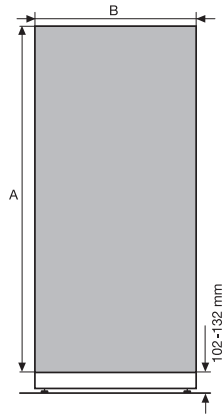

KFP 1090 ss

Stainless steel front

for a perfect external design on MasterCool refrigerators or freezers.

EAN: 4002514420615 / Material number: 07182520 / Old Material Number: 36996056EU1

- For 90 cm wide built-in refrigerators or freezers

KFP 1090 ss

Stainless steel front

for a perfect external design on MasterCool refrigerators or freezers.

KFP1140ss, KFP1080ss, KFP1090ss, dimensions of furniture front, MasterCool (Sketch) \*Footnote

KFP 1080 ss: K1801Vi / F1811Vi: A = 2029 mm,  
B = 756 mm, KFP 1090 ss: K1901Vi / F1911Vi: A  
= 2029 mm, B =  
908 mm, KFP 1140 ss: F1411Vi: A = 2029 mm,  
B = 451 mm