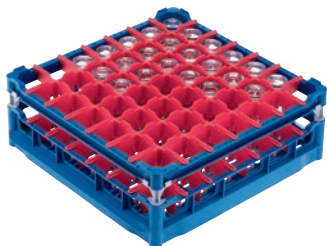

U 537

Basket

with low top frame for the optimum loading of 49 glasses up to 20 cm tall.

- With 49 compartments
- Compartment size 63 mm x 63 mm mm
- Includes extender set comprising short and long extenders
- Height adjustable top frame extendable up to 20 cm
- Width 50, depth 50 cm, width with Gastronorm (GN) sides 53 cm

EAN: 4002514278773 / Material number: 06984200 / Old Material Number: 67653701D

Product category	
Fresh-water dishwashers	•
Tank dishwashers	•
Throughfeed tank dishwashers	•
Machine affiliation	
G 8066	•
PG 8067	•
PG 8041	•
PG 8043	•
PG 8045	•
PG 8055	•
PG 8055 U	•
PG 8056	•
PG 8056 U	•
PG 8057 TD	•
PG 8057 TD U	•
PG 8058	•
PG 8058 U	•
PG 8059	•
PG 8059 U	•
PG 8060	•
PG 8061	•
PG 8061 U	•
PG 8165	•
PG 8166	•
PG 8169	•
PG 8172	•
PG 8172 Eco	•
PTD 901	•
PG 8096	•
PG 8096 U	•
PG 8099	•
PG 8099 U	•
PFD 400	•
PFD 400 U	•
PFD 401	•
PFD 401 U	•
PFD 402	•
PFD 402 U	•
PFD 404	•
PFD 404 U	•
PFD 405	•
PFD 405 U	•
PFD 407	•
PFD 407 U	•
PFD 408 U	•
PTD 702	•
PTD 703	•
PTD 704	•

U 537

Basket

with low top frame for the optimum loading of 49 glasses up to 20 cm tall.

EAN: 4002514278773 / Material number: 06984200 / Old Material Number: 67653701D

Product category	
Basket for glassware	•
Product properties	
Material	Plastic
Colour	Blue, Red
Number of compartments	49
Compartment width in mm	63
Compartment length in mm	63
Capacity	
Glasses 110–140 mm high [number]	49
Glasses 175–200 mm high [number]	49
Standard electrical connection	
Number of phases	0
Voltage in V	0
Frequency in Hz	0
Total rated load in kW	0.00
Fuse rating in A	0
Dimensions and weight	
External dimensions, net height in mm	233
External dimensions, net width in mm	500
External dimensions, net depth in mm	500
External dimensions, gross height in mm	260
External dimensions, gross width in mm	520
External dimensions, gross depth in mm	530
Net weight in kg	3.30
Gross weight in kg	3.80