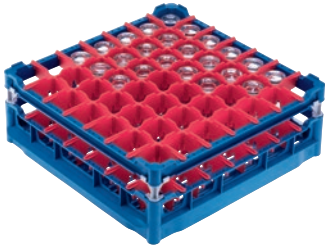

U 537

Basket

with low top frame for the optimum loading of 49 glasses up to 20 cm tall.

- With 49 compartments
- Compartment size 63 mm x 63 mm mm
- Includes extender set comprising short and long extenders
- Height adjustable top frame extendable up to 20 cm
- Width 50, depth 50 cm, width with Gastronorm (GN) sides 53 cm

EAN: 4002514278773 / Material number: 06984200 / Old Material Number: 67653701D

Product category	
Fresh-water dishwashers	•
Tank dishwashers	•
Throughfeed tank dishwashers	•
Machine affiliation	
G 8066	•
PG 8067	•
PG 8041	•
PG 8043	•
PG 8045	•
PG 8055	•
PG 8055 U	•
PG 8056	•
PG 8056 U	•
PG 8057 TD	•
PG 8057 TD U	•
PG 8058	•
PG 8058 U	•
PG 8059	•
PG 8059 U	•
PG 8060	•
PG 8061	•
PG 8061 U	•
PG 8165	•
PG 8166	•
PG 8169	•
PG 8172	•
PG 8172 Eco	•
PTD 901	•
PG 8096	•
PG 8096 U	•
PG 8099	•
PG 8099 U	•
PFD 400	•
PFD 400 U	•
PFD 401	•
PFD 401 U	•
PFD 402	•
PFD 402 U	•
PFD 404	•
PFD 404 U	•
PFD 405	•
PFD 405 U	•
PFD 407	•
PFD 407 U	•
PFD 408 U	•
PTD 702	•
PTD 703	•
PTD 704	•

U 537

Basket

with low top frame for the optimum loading of 49 glasses up to 20 cm tall.

EAN: 4002514278773 / Material number: 06984200 / Old Material Number: 67653701D

Product category	
Basket for glassware	•
Product properties	
Material	Plastic
Colour	Blue, Red
Number of compartments	49
Compartment width in mm	63
Compartment length in mm	63
Capacity	
Glasses 110–140 mm high [number]	49
Glasses 175–200 mm high [number]	49
Standard electrical connection	
Number of phases	0
Voltage in V	0
Frequency in Hz	0
Total rated load in kW	0.00
Fuse rating in A	0
Dimensions and weight	
External dimensions, net height in mm	233
External dimensions, net width in mm	500
External dimensions, net depth in mm	500
External dimensions, gross height in mm	260
External dimensions, gross width in mm	520
External dimensions, gross depth in mm	530
Net weight in kg	3.30
Gross weight in kg	3.80