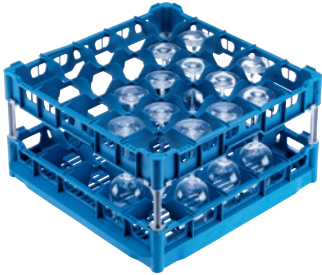

U 545 Basket

with high top frame for the optimum loading of 25 glasses up to 23 cm tall.

- With 25 compartments
- Compartment size 90 mm x 90 mm mm
- Includes extender set comprising short and long extenders
- Height adjustable top frame extendable up to 23 cm
- Width 50, depth 50 cm
width with Gastronorm sides 53 cm

EAN: 4002514278742 / Material number: 06984170 / Old Material Number: 67654501D

Product category	
Fresh-water dishwashers	•
Tank dishwashers	•
Throughfeed tank dishwashers	•
Machine affiliation	
G 8066	•
PG 8067	•
PG 8041	•
PG 8043	•
PG 8045	•
PG 8055	•
PG 8055 U	•
PG 8056	•
PG 8056 U	•
PG 8057 TD	•
PG 8057 TD U	•
PG 8058	•
PG 8058 U	•
PG 8059	•
PG 8059 U	•
PG 8060	•
PG 8061	•
PG 8061 U	•
PG 8165	•
PG 8166	•
PG 8169	•
PG 8172	•
PG 8172 Eco	•
PTD 901	•
PG 8096	•
PG 8096 U	•
PG 8099	•
PG 8099 U	•
PFD 400	•
PFD 400 U	•
PFD 401	•
PFD 401 U	•
PFD 402	•
PFD 402 U	•
PFD 404	•
PFD 404 U	•
PFD 405	•
PFD 405 U	•
PFD 407	•
PFD 407 U	•
PFD 408 U	•
PTD 702	•
PTD 703	•
PTD 704	•

U 545
Basket

with high top frame for the optimum loading of 25 glasses up to 23 cm tall.

EAN: 4002514278742 / Material number: 06984170 / Old Material Number: 67654501D

Product category	
Basket for glassware	•
Product properties	
Material	Plastic
Colour	Blue
Number of compartments	25
Compartment width in mm	90
Compartment length in mm	90
Capacity	
Glasses 140–175 mm high [number]	25
Glasses 200–230 mm high [number]	25
Standard electrical connection	
Number of phases	0
Voltage in V	0
Frequency in Hz	0
Total rated load in kW	0.00
Fuse rating in A	0
Dimensions and weight	
External dimensions, net height in mm	266
External dimensions, net width in mm	500
External dimensions, net depth in mm	500
External dimensions, gross height in mm	260
External dimensions, gross width in mm	510
External dimensions, gross depth in mm	530
Net weight in kg	2.70
Gross weight in kg	3.20