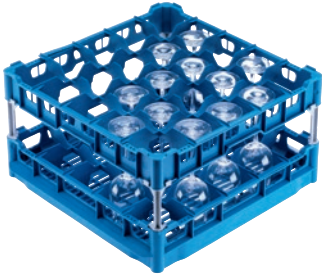

U 545 Basket

with high top frame for the optimum loading of 25 glasses up to 23 cm tall.

- With 25 compartments
- Compartment size 90 mm x 90 mm mm
- Includes extender set comprising short and long extenders
- Height adjustable top frame extendable up to 23 cm
- Width 50, depth 50 cm
width with Gastronorm sides 53 cm

EAN: 4002514278742 / Material number: 06984170 / Old Material Number: 67654501D

Product category	
Fresh-water dishwashers	•
Tank dishwashers	•
Throughfeed tank dishwashers	•
Machine affiliation	
G 8066	•
PG 8067	•
PG 8041	•
PG 8043	•
PG 8045	•
PG 8055	•
PG 8055 U	•
PG 8056	•
PG 8056 U	•
PG 8057 TD	•
PG 8057 TD U	•
PG 8058	•
PG 8058 U	•
PG 8059	•
PG 8059 U	•
PG 8060	•
PG 8061	•
PG 8061 U	•
PG 8165	•
PG 8166	•
PG 8169	•
PG 8172	•
PG 8172 Eco	•
PTD 901	•
PG 8096	•
PG 8096 U	•
PG 8099	•
PG 8099 U	•
PFD 400	•
PFD 400 U	•
PFD 401	•
PFD 401 U	•
PFD 402	•
PFD 402 U	•
PFD 404	•
PFD 404 U	•
PFD 405	•
PFD 405 U	•
PFD 407	•
PFD 407 U	•
PFD 408 U	•
PTD 702	•
PTD 703	•
PTD 704	•

U 545
Basket

with high top frame for the optimum loading of 25 glasses up to 23 cm tall.

EAN: 4002514278742 / Material number: 06984170 / Old Material Number: 67654501D

Product category	
Basket for glassware	•
Product properties	
Material	Plastic
Colour	Blue
Number of compartments	25
Compartment width in mm	90
Compartment length in mm	90
Capacity	
Glasses 140–175 mm high [number]	25
Glasses 200–230 mm high [number]	25
Standard electrical connection	
Number of phases	0
Voltage in V	0
Frequency in Hz	0
Total rated load in kW	0.00
Fuse rating in A	0
Dimensions and weight	
External dimensions, net height in mm	266
External dimensions, net width in mm	500
External dimensions, net depth in mm	500
External dimensions, gross height in mm	260
External dimensions, gross width in mm	510
External dimensions, gross depth in mm	530
Net weight in kg	2.70
Gross weight in kg	3.20