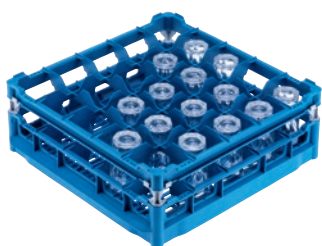

U 535 Basket

with low top frame for the optimum loading of 25 glasses up to 20 cm tall.

- With 25 compartments
- Compartment size 90 mm x 90 mm mm
- Includes extender set comprising short and long extenders
- Height adjustable top frame extendable up to 20 cm
- Width 50, depth 50 cm
 width with Gastronorm sides 53 cm

EAN: 4002514278735 / Material number: 06984150 / Old Material Number: 67653501D

Product category	
Fresh-water dishwashers	•
Tank dishwashers	•
Throughfeed tank dishwashers	•
Machine affiliation	
G 8066	•
PG 8067	•
PG 8041	•
PG 8043	•
PG 8045	•
PG 8055	•
PG 8055 U	•
PG 8056	•
PG 8056 U	•
PG 8057 TD	•
PG 8057 TD U	•
PG 8058	•
PG 8058 U	•
PG 8059	•
PG 8059 U	•
PG 8060	•
PG 8061	•
PG 8061 U	•
PG 8165	•
PG 8166	•
PG 8169	•
PG 8172	•
PG 8172 Eco	•
PTD 901	•
PG 8096	•
PG 8096 U	•
PG 8099	•
PG 8099 U	•
PFD 400	•
PFD 400 U	•
PFD 401	•
PFD 401 U	•
PFD 402	•
PFD 402 U	•
PFD 404	•
PFD 404 U	•
PFD 405	•
PFD 405 U	•
PFD 407	•
PFD 407 U	•
PFD 408 U	•
PTD 702	•
PTD 703	•
PTD 704	•

U 535
Basket

with low top frame for the optimum loading of 25 glasses up to 20 cm tall.

EAN: 4002514278735 / Material number: 06984150 / Old Material Number: 67653501D

Product category	
Basket for glassware	•
Product properties	
Material	Plastic
Colour	Blue
Number of compartments	25
Compartment width in mm	90
Compartment length in mm	90
Capacity	
Glasses 110–140 mm high [number]	25
Glasses 175–200 mm high [number]	25
Standard electrical connection	
Number of phases	0
Voltage in V	0
Frequency in Hz	0
Total rated load in kW	0.00
Fuse rating in A	0
Dimensions and weight	
External dimensions, net height in mm	200
External dimensions, net width in mm	500
External dimensions, net depth in mm	500
External dimensions, gross height in mm	220
External dimensions, gross width in mm	550
External dimensions, gross depth in mm	550
Net weight in kg	2.50
Gross weight in kg	3.00