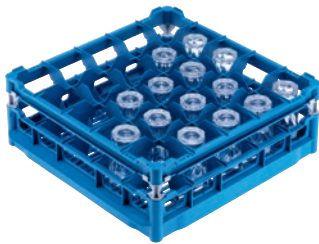

U 535 Basket

with low top frame for the optimum loading of 25 glasses up to 20 cm tall.

- With 25 compartments
- Compartment size 90 mm x 90 mm mm
- Includes extender set comprising short and long extenders
- Height adjustable top frame extendable up to 20 cm
- Width 50, depth 50 cm
 width with Gastronorm sides 53 cm

EAN: 4002514278735 / Material number: 06984150 / Old Material Number: 67653501D

Product category	
Fresh-water dishwashers	•
Tank dishwashers	•
Throughfeed tank dishwashers	•
Machine affiliation	
G 8066	•
PG 8067	•
PG 8041	•
PG 8043	•
PG 8045	•
PG 8055	•
PG 8055 U	•
PG 8056	•
PG 8056 U	•
PG 8057 TD	•
PG 8057 TD U	•
PG 8058	•
PG 8058 U	•
PG 8059	•
PG 8059 U	•
PG 8060	•
PG 8061	•
PG 8061 U	•
PG 8165	•
PG 8166	•
PG 8169	•
PG 8172	•
PG 8172 Eco	•
PTD 901	•
PG 8096	•
PG 8096 U	•
PG 8099	•
PG 8099 U	•
PFD 400	•
PFD 400 U	•
PFD 401	•
PFD 401 U	•
PFD 402	•
PFD 402 U	•
PFD 404	•
PFD 404 U	•
PFD 405	•
PFD 405 U	•
PFD 407	•
PFD 407 U	•
PFD 408 U	•
PTD 702	•
PTD 703	•
PTD 704	•

U 535
Basket

with low top frame for the optimum loading of 25 glasses up to 20 cm tall.

EAN: 4002514278735 / Material number: 06984150 / Old Material Number: 67653501D

Product category	
Basket for glassware	•
Product properties	
Material	Plastic
Colour	Blue
Number of compartments	25
Compartment width in mm	90
Compartment length in mm	90
Capacity	
Glasses 110–140 mm high [number]	25
Glasses 175–200 mm high [number]	25
Standard electrical connection	
Number of phases	0
Voltage in V	0
Frequency in Hz	0
Total rated load in kW	0.00
Fuse rating in A	0
Dimensions and weight	
External dimensions, net height in mm	200
External dimensions, net width in mm	500
External dimensions, net depth in mm	500
External dimensions, gross height in mm	220
External dimensions, gross width in mm	550
External dimensions, gross depth in mm	550
Net weight in kg	2.50
Gross weight in kg	3.00