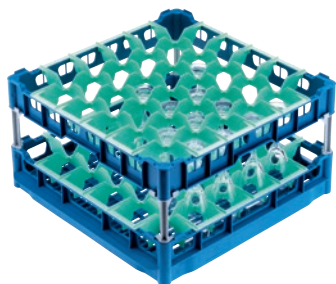

U 546

Basket

with high top frame for the optimum loading of 36 glasses up to 23 cm tall.

- With 36 compartments
- Compartment size 73 mm x 73 mm mm
- Includes extender set comprising short and long extenders
- Height adjustable top frame extendable up to 23 cm
- Width 50, depth 50 cm
 width with Gastronorm sides 53 cm

EAN: 4002514278728 / Material number: 06984130 / Old Material Number: 67654601D

Product category	
Fresh-water dishwashers	•
Tank dishwashers	•
Throughfeed tank dishwashers	•
Machine affiliation	
G 8066	•
PG 8067	•
PG 8041	•
PG 8043	•
PG 8045	•
PG 8055	•
PG 8055 U	•
PG 8056	•
PG 8056 U	•
PG 8057 TD	•
PG 8057 TD U	•
PG 8058	•
PG 8058 U	•
PG 8059	•
PG 8059 U	•
PG 8060	•
PG 8061	•
PG 8061 U	•
PG 8165	•
PG 8166	•
PG 8169	•
PG 8172	•
PG 8172 Eco	•
PTD 901	•
PG 8096	•
PG 8096 U	•
PG 8099	•
PG 8099 U	•
PFD 400	•
PFD 400 U	•
PFD 401	•
PFD 401 U	•
PFD 402	•
PFD 402 U	•
PFD 404	•
PFD 404 U	•
PFD 405	•
PFD 405 U	•
PFD 407	•
PFD 407 U	•
PFD 408 U	•
PTD 702	•
PTD 703	•
PTD 704	•

U 546

Basket

with high top frame for the optimum loading of 36 glasses up to 23 cm tall.

EAN: 4002514278728 / Material number: 06984130 / Old Material Number: 67654601D

Product category	
Basket for glassware	•
Product properties	
Material	Plastic
Colour	Blue, Green
Number of compartments	36
Compartment width in mm	73
Compartment length in mm	73
Capacity	
Glasses 140–175 mm high [number]	36
Glasses 200–230 mm high [number]	36
Standard electrical connection	
Number of phases	0
Voltage in V	0
Frequency in Hz	0
Total rated load in kW	0.00
Fuse rating in A	0
Dimensions and weight	
External dimensions, net height in mm	266
External dimensions, net width in mm	500
External dimensions, net depth in mm	500
External dimensions, gross height in mm	260
External dimensions, gross width in mm	540
External dimensions, gross depth in mm	520
Net weight in kg	2.90
Gross weight in kg	3.40