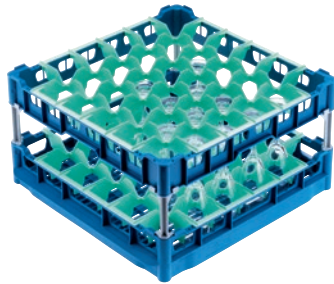

U 546

Basket

with high top frame for the optimum loading of 36 glasses up to 23 cm tall.

- With 36 compartments
- Compartment size 73 mm x 73 mm mm
- Includes extender set comprising short and long extenders
- Height adjustable top frame extendable up to 23 cm
- Width 50, depth 50 cm
 width with Gastronorm sides 53 cm

EAN: 4002514278728 / Material number: 06984130 / Old Material Number: 67654601D

Product category	
Fresh-water dishwashers	•
Tank dishwashers	•
Throughfeed tank dishwashers	•
Machine affiliation	
G 8066	•
PG 8067	•
PG 8041	•
PG 8043	•
PG 8045	•
PG 8055	•
PG 8055 U	•
PG 8056	•
PG 8056 U	•
PG 8057 TD	•
PG 8057 TD U	•
PG 8058	•
PG 8058 U	•
PG 8059	•
PG 8059 U	•
PG 8060	•
PG 8061	•
PG 8061 U	•
PG 8165	•
PG 8166	•
PG 8169	•
PG 8172	•
PG 8172 Eco	•
PTD 901	•
PG 8096	•
PG 8096 U	•
PG 8099	•
PG 8099 U	•
PFD 400	•
PFD 400 U	•
PFD 401	•
PFD 401 U	•
PFD 402	•
PFD 402 U	•
PFD 404	•
PFD 404 U	•
PFD 405	•
PFD 405 U	•
PFD 407	•
PFD 407 U	•
PFD 408 U	•
PTD 702	•
PTD 703	•
PTD 704	•

U 546

Basket

with high top frame for the optimum loading of 36 glasses up to 23 cm tall.

EAN: 4002514278728 / Material number: 06984130 / Old Material Number: 67654601D

Product category	
Basket for glassware	•
Product properties	
Material	Plastic
Colour	Blue, Green
Number of compartments	36
Compartment width in mm	73
Compartment length in mm	73
Capacity	
Glasses 140–175 mm high [number]	36
Glasses 200–230 mm high [number]	36
Standard electrical connection	
Number of phases	0
Voltage in V	0
Frequency in Hz	0
Total rated load in kW	0.00
Fuse rating in A	0
Dimensions and weight	
External dimensions, net height in mm	266
External dimensions, net width in mm	500
External dimensions, net depth in mm	500
External dimensions, gross height in mm	260
External dimensions, gross width in mm	540
External dimensions, gross depth in mm	520
Net weight in kg	2.90
Gross weight in kg	3.40