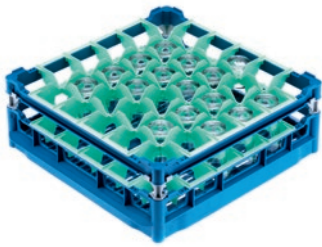

U 536 Basket

with low top frame for the optimum loading of 36 glasses up to 20 cm tall.

- With 36 compartments
- Compartment size 73 mm x 73 mm mm
- Includes extender set comprising short and long extenders
- Height adjustable top frame extendable up to 20 cm
- Width 50, depth 50 cm
 width with Gastronorm sides 53 cm

EAN: 4002514278698 / Material number: 06984090 / Old Material Number: 67653601D

Product category	
Fresh-water dishwashers	•
Tank dishwashers	•
Throughfeed tank dishwashers	•
Machine affiliation	
G 8066	•
PG 8067	•
PG 8041	•
PG 8043	•
PG 8045	•
PG 8055	•
PG 8055 U	•
PG 8056	•
PG 8056 U	•
PG 8057 TD	•
PG 8057 TD U	•
PG 8058	•
PG 8058 U	•
PG 8059	•
PG 8059 U	•
PG 8060	•
PG 8061	•
PG 8061 U	•
PG 8165	•
PG 8166	•
PG 8169	•
PG 8172	•
PG 8172 Eco	•
PTD 901	•
PG 8096	•
PG 8096 U	•
PG 8099	•
PG 8099 U	•
PFD 400	•
PFD 400 U	•
PFD 401	•
PFD 401 U	•
PFD 402	•
PFD 402 U	•
PFD 404	•
PFD 404 U	•
PFD 405	•
PFD 405 U	•
PFD 407	•
PFD 407 U	•
PFD 408 U	•
PTD 702	•
PTD 703	•
PTD 704	•

U 536

Basket

with low top frame for the optimum loading of 36 glasses up to 20 cm tall.

EAN: 4002514278698 / Material number: 06984090 / Old Material Number: 67653601D

Product category	
Basket for glassware	•
Product properties	
Material	Plastic
Colour	Blue, Green
Number of compartments	36
Compartment width in mm	73
Compartment length in mm	73
Capacity	
Glasses 110–140 mm high [number]	36
Glasses 175–200 mm high [number]	36
Standard electrical connection	
Number of phases	0
Voltage in V	0
Frequency in Hz	0
Total rated load in kW	0.00
Fuse rating in A	0
Dimensions and weight	
External dimensions, net height in mm	233
External dimensions, net width in mm	500
External dimensions, net depth in mm	500
External dimensions, gross height in mm	260
External dimensions, gross width in mm	520
External dimensions, gross depth in mm	530
Net weight in kg	2.70
Gross weight in kg	3.20