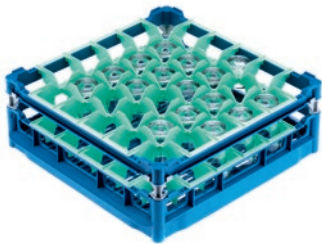

U 536 Basket

with low top frame for the optimum loading of 36 glasses up to 20 cm tall.

- With 36 compartments
- Compartment size 73 mm x 73 mm mm
- Includes extender set comprising short and long extenders
- Height adjustable top frame extendable up to 20 cm
- Width 50, depth 50 cm
 width with Gastronorm sides 53 cm

EAN: 4002514278698 / Material number: 06984090 / Old Material Number: 67653601D

Product category	
Fresh-water dishwashers	•
Tank dishwashers	•
Throughfeed tank dishwashers	•
Machine affiliation	
G 8066	•
PG 8067	•
PG 8041	•
PG 8043	•
PG 8045	•
PG 8055	•
PG 8055 U	•
PG 8056	•
PG 8056 U	•
PG 8057 TD	•
PG 8057 TD U	•
PG 8058	•
PG 8058 U	•
PG 8059	•
PG 8059 U	•
PG 8060	•
PG 8061	•
PG 8061 U	•
PG 8165	•
PG 8166	•
PG 8169	•
PG 8172	•
PG 8172 Eco	•
PTD 901	•
PG 8096	•
PG 8096 U	•
PG 8099	•
PG 8099 U	•
PFD 400	•
PFD 400 U	•
PFD 401	•
PFD 401 U	•
PFD 402	•
PFD 402 U	•
PFD 404	•
PFD 404 U	•
PFD 405	•
PFD 405 U	•
PFD 407	•
PFD 407 U	•
PFD 408 U	•
PTD 702	•
PTD 703	•
PTD 704	•

U 536

Basket

with low top frame for the optimum loading of 36 glasses up to 20 cm tall.

EAN: 4002514278698 / Material number: 06984090 / Old Material Number: 67653601D

Product category	
Basket for glassware	•
Product properties	
Material	Plastic
Colour	Blue, Green
Number of compartments	36
Compartment width in mm	73
Compartment length in mm	73
Capacity	
Glasses 110–140 mm high [number]	36
Glasses 175–200 mm high [number]	36
Standard electrical connection	
Number of phases	0
Voltage in V	0
Frequency in Hz	0
Total rated load in kW	0.00
Fuse rating in A	0
Dimensions and weight	
External dimensions, net height in mm	233
External dimensions, net width in mm	500
External dimensions, net depth in mm	500
External dimensions, gross height in mm	260
External dimensions, gross width in mm	520
External dimensions, gross depth in mm	530
Net weight in kg	2.70
Gross weight in kg	3.20