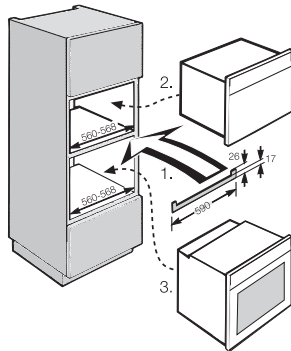

HKL 60 TFSW

Cover strip

Conceal furniture edge between two appliances installed vertically

EAN: 4002512371377 / Material number: 05165170 / Old Material Number: 22996081D

- Harmonious appearance for built-ins
- For vertical combination of 45 cm and 60 cm tall appliances
- Perfect match for obsidian black appliances

HKL 60 TFSW

Cover strip

Conceal furniture edge between two appliances installed vertically

HKL 60 in tall unit (installation drawing)