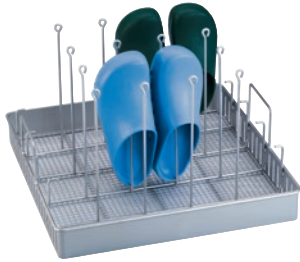

E 487

Bracket

for optimum loading of 4 theatre shoes up to a height of 280 mm.

EAN: 4002512398749 / Material number: 05109250 / Old Material Number: 69548701D

Product classification	
Washer-disinfectors, medical	•
Large-capacity washer-disinfectors, medical	•
Machine affiliation	
G 7823	•
G 7824	•
G 7825	•
G 7826	•
PG 8528	•
PG 8535	•
PG 8536	•
PG 8562	•
PG 8582	•
PG 8582 CD	•
PG 8592	•
Product category	
Insert for theatre shoes	•
Product properties	
Material	Stainless steel
Colour	Stainless Steel
Area of application	
Reprocessing of theatre shoes	•
Capacity	
Theatre shoes [number]	4
Standard electrical connection	
Number of phases	0
Voltage in V	0
Frequency in Hz	0
Total rated load in kW	0.00
Fuse rating in A	0
Dimensions and weight	
External dimensions, net height in mm	280
External dimensions, net width in mm	464
External dimensions, net depth in mm	10
External dimensions, gross height in mm	470
External dimensions, gross width in mm	470
External dimensions, gross depth in mm	25
Net weight in kg	0.37
Gross weight in kg	0.52