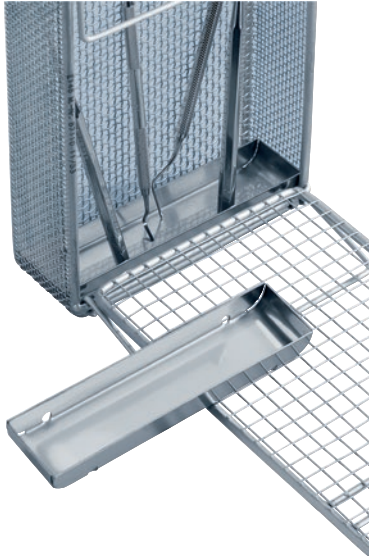

E 328

Support rail

for the optimum loading of upright instruments.

- The insert can hold upright instruments

EAN: 4002511117051 / Material number: 02795940 / Old Material Number: 69732801D

<b>Product category</b>	
Washer-disinfectors, medical	•
<b>Machine affiliation</b>	
PG 8535	•
PG 8536	•
PG 8581	•
PG 8562	•
PG 8582	•
PG 8582 CD	•
<b>Product category</b>	
Other accessories	•
<b>Product properties</b>	
Material	Stainless steel
Colour	Stainless Steel
<b>Standard electrical connection</b>	
Number of phases	0
Voltage in V	0
Frequency in Hz	0
Total rated load in kW	0.00
Fuse rating in A	0
<b>Dimensions and weight</b>	
External dimensions, net height in mm	15
External dimensions, net width in mm	34
External dimensions, net depth in mm	145
External dimensions, gross height in mm	12
External dimensions, gross width in mm	80
External dimensions, gross depth in mm	120
Net weight in kg	0.06
Gross weight in kg	0.07