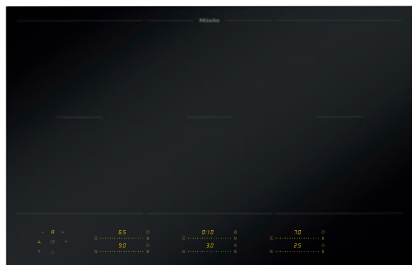

## KM 8585-2 FL MattFinish

Induction hob with onset controls

800 mm | PowerFlex cooking area | M Sense ready | MattFinish

- Resistant matt surface for a sophisticated kitchen design – MattFinish
- 6 cooking zones incl. 3 powerful PowerFlex cooking areas
- Precise settings via 6 MultiSlide sliders including intelligent networking
- Prepared for cooking and frying assistance with M Sense cookware – M Sense ready
- A width of 800 mm for surface-mounted or flush-fit installation
- Shortest heat-up times thanks to Booster level

EAN: 4002516971566 / Material number: 12948190 /  
Old Material Number: 26185855GB

General information	
Model identifier	KM 8585-2 FL MattFinish
Manufacturer material number	12948190
EAN number	4002516971566
Marketing class	Gold
Heating type	
Heating type	Induction
Construction type	
Independent of cooker	•
Design	
Elegant glass ceramic surface	•
Ceramic surface colour	Matt black
Scratch-resistant surface	MattFinish
Flush	•
Surface-mounted installation	•
Cooking zone details	
Number of cooking zones	6
Number of cooking areas	3
Maximum number of pans	6
PowerFlex cooking zones	
No.	6
Type	PowerFlex cooking zone
Size in mm	Ø 120 – 230
Max. rating in W	2100
Max. Booster power rating in W	3650
1st cooking zone/cooking area	
Position	Left
Type	PowerFlex bridge
Size in mm	230x390
Max. rating in W	4200
Max. Booster power rating in W	7360
2nd cooking zone/cooking area	
Position	Centred
Type	PowerFlex bridge
Size in mm	230x390
Max. rating in W	4200
Max. Booster power rating in W	7360
3rd cooking zone/cooking area	
Position	right
Type	PowerFlex bridge
Size in mm	230x390
Max. rating in W	3400
Max. Booster power rating in W	3650
User convenience	
Networking with Miele@home	•
Con@ctivity	•
Pan and pan size recognition	•
M Sense ready	•