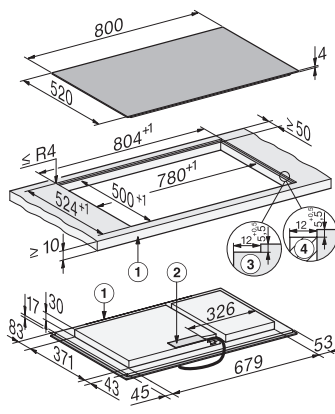

## KM 8585-2 FL MattFinish

Induction hob with onset controls

800 mm | PowerFlex cooking area | M Sense ready | MattFinish

KM8585FL, KM8585FL MattFinish, KM8585-2FL, KM8585-2FL Mattfinish, surface-mounted (\*Fußnote)  
Installation drawing

1) front, 2) Mains connection box, The mains connection cable (L = 1440 mm) is enclosed loose

KM8585FL, KM8585FL MattFinish, KM8585-2FL, KM8585-2FL MattFinish, flush (\*Fußnote) (Installation drawing)

1) front, 2) Mains connection box, The mains connection cable (L = 1440 mm) is enclosed loosely, 3) Step milling natural stone worktop, 4) Wooden strip 12 mm (no supplied accessories)