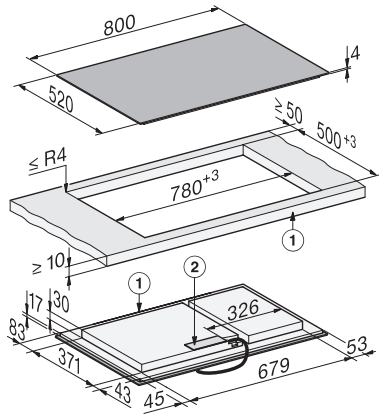

## KM 8585-2 FL MattFinish

Induction hob with onset controls

800 mm | PowerFlex cooking area | M Sense ready | MattFinish

KM8585FL, KM8585FL MattFinish, KM8585-2FL, KM8585-2FL Mattfinish, surface-mounted (\*Fußnote)  
Installation drawing

1) front, 2) Mains connection box, The mains connection cable (L = 1440 mm) is enclosed loose

KM8585FL, KM8585FL MattFinish, KM8585-2FL, KM8585-2FL MattFinish, flush (\*Fußnote) (Installation drawing)

1) front, 2) Mains connection box, The mains connection cable (L = 1440 mm) is enclosed loosely, 3) Step milling natural stone worktop, 4) Wooden strip 12 mm (no supplied accessories)