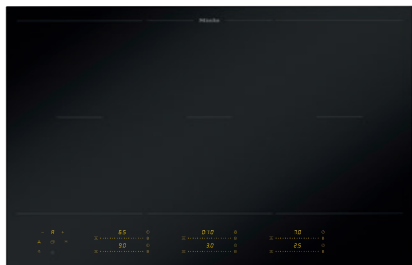

KM 8585-2 FL MattFinish

Induction hob with onset controls

800 mm | PowerFlex cooking area | M Sense ready | MattFinish

EAN: 4002516971566 / Material number: 12948190 /

Old Material Number: 26185855GB

Operation via sensor controls	MultiSlide
Display colour	Yellow
Intelligent pan recognition	•
Stop & Go function	•
Wipe protection	•
Recall function	•
Minute minder	•
Safety switch-off	•
Auto heat-up	•
Keeping warm	•
Individual setting options (e.g. buzzers)	•
Assistance programmes	•
Efficiency and sustainability	
Power rating in off mode in W	0.3
Power rating in standby mode in W	0.8
Power rating in networked standby in W	2.0
Time until automatic switch to off mode in min	10
Time until automatic switch to standby in min	10
Time until automatic switch to networked standby in min	10
Cleaning and care	
Easy to clean ceramic glass	•
Safety	
Safety switch-off	•
Lock function	•
System lock	•
Integrated cooling fan	•
Overheating protection	•
Residual heat indicator	•
Technical data	
Dimensions (H x W x D) in mm	51 x 800 x 520
Dimensions (W x D) in mm	800 x 51 x 520
Dimensions in mm (width)	800
Dimensions in mm (height)	51
Dimensions in mm (depth)	520
Cut-out dimensions (W x D) with surface-mounted installation in mm	780 mm x 500 mm
Cut-out dimensions (W x D) with flush-fit installation in mm	780/804 x 500/524
Casing height incl. connection box in mm	51
Cutout dimensions in mm (width) with surface-mounted installation	780 mm
Cutout dimensions in mm (depth) with surface-mounted installation	500 mm
Internal cutout dimensions in mm (width) with flush installation	780
Internal cutout dimensions in mm (depth) with flush installation	500
Weight in kg	15
External cutout dimensions in mm (width) with flush installation	804