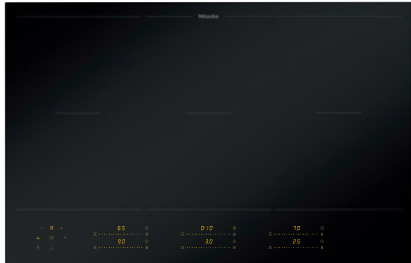

KM 8585-2 FL MattFinish

Induction hob with onset controls

800 mm | PowerFlex cooking area | M Sense ready | MattFinish

EAN: 4002516971566 / Material number: 12948190 /
Old Material Number: 26185855GB

External cutout dimensions in mm (depth) with flush
installation 524

Total rated load in kW 9.60

Length of supply lead in m 1.6

Voltage in V 230

Frequency in Hz 50-60

Accessories included

Mains cable Yes