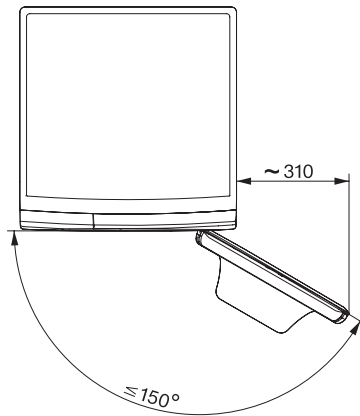

Low temperature wash "Cold" and "20 °C"	•
Automatic load control	•
Flow meter	•
Foam sensing	•
ProfiEco motor	•
Wash programmes	
QuickPowerWash	•
Cottons (coloureds)	•
Minimum iron	•
Delicates	•
Shirts	•
Woollens (hand-washable)	•
Express 20	•
Dark garments / Denim	•
Freshen up (steam)	•
Drain / Spin	•
ECO 40-60	•
Washing extras	
Short	•
Pre-wash	•
Water plus	•
Additional rinse cycle	•
Pre-ironing with steam	•
Buzzer	•
Safety	
Water protection system	Watercontrol-System
Safety lock	•
PIN-Code	•
Optical interface	•
Technical data	
Dimensions in mm (width)	596
Dimensions in mm (height)	850
Dimensions in mm (depth)	643
Appliance depth in mm with opened door	1077
Weight in kg	93
Total rated load in kW	2.10-2.40
Voltage in V	220-240
Fuse rating in A	13
Frequency in Hz	50
Length of supply lead in m	2
Accessories included	
3 Caps	•
Voucher for Miele detergent	•

WWE380 WCS PWash&Steam&8kg

W1 front-loader washing machine:

A -40 %* | 8 kg | 1400 rpm | SteamCare | QuickPowerWash | Miele@home

W1 drawing, facia 5 degree, measures in mm

W1 drawing, facia 5 degree, measures in mm

W1 drawing, facia 5 degree, measures in mm

W1 drawing, facia 5 degree, measures in mm