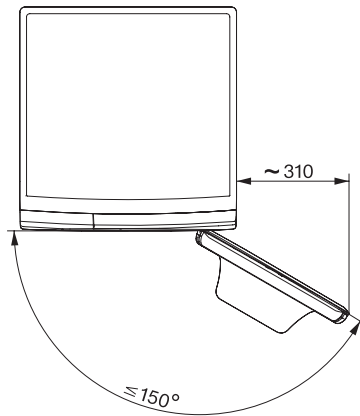

WWJ880 WCS PWash&TDos&Steam  
W1 front-loader washing machine:

EAN: 4002516881834 / Material number: 12774950 /  
Old Material Number: 11WJ8805GB

Dimensions in mm (depth)	643
Appliance depth in mm with opened door	1077
Weight in kg	94
Total rated load in kW	2.10-2.40
Voltage in V	220-240
Fuse rating in A	13
Frequency in Hz	50
Length of supply lead in m	2
<b>Accessories included</b>	
3 Caps	•
UltraPhase 1 + 2	•
Voucher for 5 Miele UltraPhase cartridges	•
<b>Available display languages</b>	
Available display languages through MultiLingua	dansk, deutsch, english (GB), español, norsk, portuguese, русский, slovenčina, suomi, svenska, українська, čeština

WWJ880 WCS PWash&TDos&Steam  
W1 front-loader washing machine:

W1 drawing, facia 5 degree, measures in mm

W1 drawing, facia 5 degree, measures in mm

W1 drawing, facia 5 degree, measures in mm

W1 drawing, facia 5 degree, measures in mm