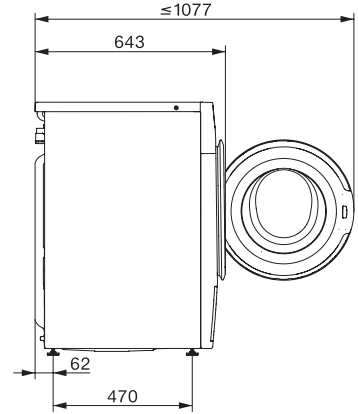

WWJ880 WCS PWash&TDos&Steam  
W1 front-loader washing machine:

EAN: 4002516881834 / Material number: 12774950 /  
Old Material Number: 11WJ8805GB

Dimensions in mm (depth)	643
Appliance depth in mm with opened door	1077
Weight in kg	94
Total rated load in kW	2.10-2.40
Voltage in V	220-240
Fuse rating in A	13
Frequency in Hz	50
Length of supply lead in m	2
<b>Accessories included</b>	
3 Caps	•
UltraPhase 1 + 2	•
Voucher for 5 Miele UltraPhase cartridges	•
<b>Available display languages</b>	
Available display languages through MultiLingua	dansk, deutsch, english (GB), español, norsk, portuguese, русский, slovenčina, suomi, svenska, українська, čeština

WWJ880 WCS PWash&TDos&Steam  
W1 front-loader washing machine:

W1 drawing, facia 5 degree, measures in mm

W1 drawing, facia 5 degree, measures in mm

W1 drawing, facia 5 degree, measures in mm

W1 drawing, facia 5 degree, measures in mm