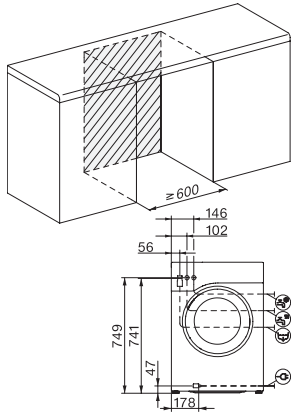

WWJ880 WCS PWash&TDos&Steam  
W1 front-loader washing machine:

EAN: 4002516881834 / Material number: 12774950 /  
Old Material Number: 11WJ8805GB

Automatic load control	•
Flow meter	•
Foam sensing	•
ProfiEco motor	•
<b>Wash programmes</b>	
QuickPowerWash	•
Automatic plus	•
Cottons (coloureds)	•
Minimum iron	•
Delicates	•
Shirts	•
Silk (hand-washable)	•
Woollens (hand-washable)	•
Express 20	•
Dark garments / Denim	•
Outerwear	•
Proofing	•
Sportswear	•
Down duvets	•
Pillows	•
Down	•
Curtains	•
Cottons hygiene	•
Freshen up (steam)	•
Steam care	•
Clean machine	•
First wash	•
Separate rinse/Starch	•
Drain / Spin	•
ECO 40-60	•
<b>Washing extras</b>	
SingleWash	•
Short	•
Soak	•
Pre-wash	•
Water plus	•
Additional rinse cycle	•
Pre-ironing with steam	•
Buzzer	•
AllergoWash	•
<b>Safety</b>	
Water protection system	Watercontrol-System
Safety lock	•
PIN-Code	•
Optical interface	•
<b>Technical data</b>	
Dimensions in mm (width)	596
Dimensions in mm (height)	850

WWJ880 WCS PWash&TDos&Steam  
W1 front-loader washing machine:

EAN: 4002516881834 / Material number: 12774950 /  
Old Material Number: 11WJ8805GB

Dimensions in mm (depth)	643
Appliance depth in mm with opened door	1077
Weight in kg	94
Total rated load in kW	2.10-2.40
Voltage in V	220-240
Fuse rating in A	13
Frequency in Hz	50
Length of supply lead in m	2
<b>Accessories included</b>	
3 Caps	•
UltraPhase 1 + 2	•
Voucher for 5 Miele UltraPhase cartridges	•
<b>Available display languages</b>	
Available display languages through MultiLingua	dansk, deutsch, english (GB), español, norsk, portuguese, русский, slovenčina, suomi, svenska, українська, čeština

WWJ880 WCS PWash&TDos&Steam  
W1 front-loader washing machine:

W1 drawing, facia 5 degree, measures in mm

W1 drawing, facia 5 degree, measures in mm

W1 drawing, facia 5 degree, measures in mm

W1 drawing, facia 5 degree, measures in mm