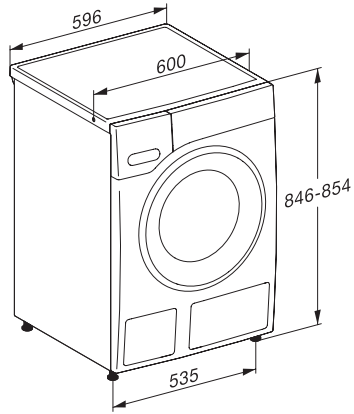

WWJ880 WCS PWash&TDos&Steam  
W1 front-loader washing machine:

EAN: 4002516881834 / Material number: 12774950 /  
Old Material Number: 11WJ8805GB

Dimensions in mm (depth)	643
Appliance depth in mm with opened door	1077
Weight in kg	94
Total rated load in kW	2.10-2.40
Voltage in V	220-240
Fuse rating in A	13
Frequency in Hz	50
Length of supply lead in m	2
<b>Accessories included</b>	
3 Caps	•
UltraPhase 1 + 2	•
Voucher for 5 Miele UltraPhase cartridges	•
<b>Available display languages</b>	
Available display languages through MultiLingua	dansk, deutsch, english (GB), español, norsk, portuguese, русский, slovenčina, suomi, svenska, українська, čeština

WWJ880 WCS PWash&TDos&Steam  
W1 front-loader washing machine:

W1 drawing, facia 5 degree, measures in mm

W1 drawing, facia 5 degree, measures in mm

W1 drawing, facia 5 degree, measures in mm

W1 drawing, facia 5 degree, measures in mm