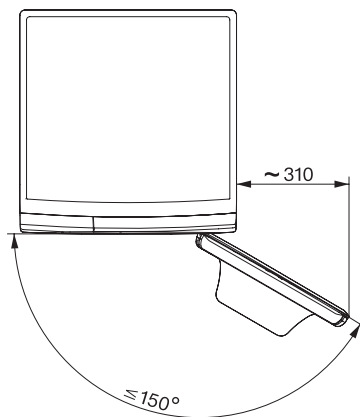

Automatic load control	•
Flow meter	•
Foam sensing	•
ProfiEco motor	•
Wash programmes	
QuickPowerWash	•
Cottons (coloureds)	•
Minimum iron	•
Delicates	•
Shirts	•
Woollens (hand-washable)	•
Express 20	•
Dark garments / Denim	•
Freshen up (steam)	•
Drain / Spin	•
ECO 40-60	•
Washing extras	
Short	•
Pre-wash	•
Water plus	•
Additional rinse cycle	•
Pre-ironing with steam	•
Buzzer	•
Safety	
Water protection system	Watercontrol-System
Safety lock	•
PIN-Code	•
Optical interface	•
Technical data	
Dimensions in mm (width)	596
Dimensions in mm (height)	850
Dimensions in mm (depth)	643
Appliance depth in mm with opened door	1077
Weight in kg	80
Total rated load in kW	2.10-2.40
Voltage in V	220-240
Fuse rating in A	13
Frequency in Hz	50
Length of supply lead in m	2

WWD380 WCS PWash&Steam&9kg

W1 front-loader washing machine:

A -20 %* | 9 kg | 1400 rpm | SteamCare | QuickPowerWash | Miele@home

W1 drawing, facia 5 degree, measures in mm

W1 drawing, facia 5 degree, measures in mm

W1 drawing, facia 5 degree, measures in mm

W1 drawing, facia 5 degree, measures in mm