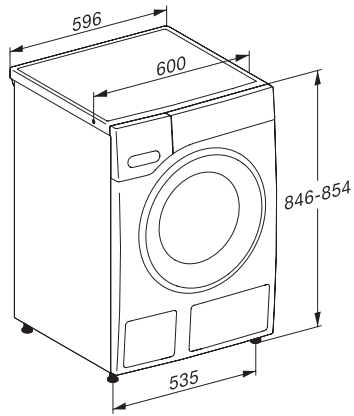

Automatic load control	•
Flow meter	•
Foam sensing	•
ProfiEco motor	•
Wash programmes	
QuickPowerWash	•
Cottons (coloureds)	•
Minimum iron	•
Delicates	•
Shirts	•
Woollens (hand-washable)	•
Express 20	•
Dark garments / Denim	•
Freshen up (steam)	•
Drain / Spin	•
ECO 40-60	•
Washing extras	
Short	•
Pre-wash	•
Water plus	•
Additional rinse cycle	•
Pre-ironing with steam	•
Buzzer	•
Safety	
Water protection system	Watercontrol-System
Safety lock	•
PIN-Code	•
Optical interface	•
Technical data	
Dimensions in mm (width)	596
Dimensions in mm (height)	850
Dimensions in mm (depth)	643
Appliance depth in mm with opened door	1077
Weight in kg	80
Total rated load in kW	2.10-2.40
Voltage in V	220-240
Fuse rating in A	13
Frequency in Hz	50
Length of supply lead in m	2

WWD380 WCS PWash&Steam&9kg

W1 front-loader washing machine:

A -20 %* | 9 kg | 1400 rpm | SteamCare | QuickPowerWash | Miele@home

W1 drawing, facia 5 degree, measures in mm

W1 drawing, facia 5 degree, measures in mm