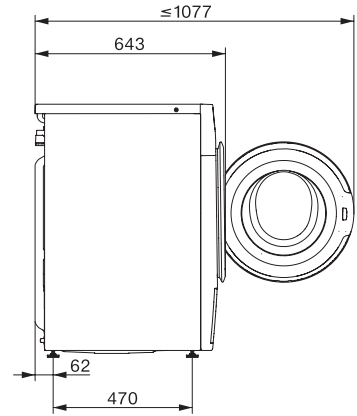

Automatic load control	•
Flow meter	•
Foam sensing	•
ProfiEco motor	•
Wash programmes	
QuickPowerWash	•
Cottons (coloureds)	•
Minimum iron	•
Delicates	•
Shirts	•
Woollens (hand-washable)	•
Express 20	•
Dark garments / Denim	•
Freshen up (steam)	•
Drain / Spin	•
ECO 40-60	•
Washing extras	
Short	•
Pre-wash	•
Water plus	•
Additional rinse cycle	•
Pre-ironing with steam	•
Buzzer	•
Safety	
Water protection system	Watercontrol-System
Safety lock	•
PIN-Code	•
Optical interface	•
Technical data	
Dimensions in mm (width)	596
Dimensions in mm (height)	850
Dimensions in mm (depth)	643
Appliance depth in mm with opened door	1077
Weight in kg	80
Total rated load in kW	2.10-2.40
Voltage in V	220-240
Fuse rating in A	13
Frequency in Hz	50
Length of supply lead in m	2

WWD380 WCS PWash&Steam&9kg

W1 front-loader washing machine:

A -20 %* | 9 kg | 1400 rpm | SteamCare | QuickPowerWash | Miele@home

W1 drawing, facia 5 degree, measures in mm

W1 drawing, facia 5 degree, measures in mm

W1 drawing, facia 5 degree, measures in mm

W1 drawing, facia 5 degree, measures in mm