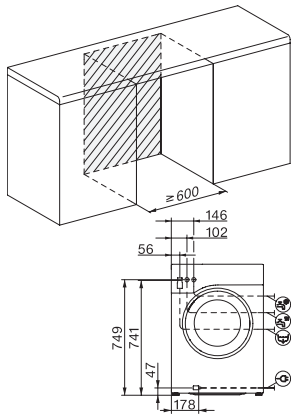

WWD380 WCS PWash&Steam&9kg

W1 front-loader washing machine:

A -20 %* | 9 kg | 1400 rpm | SteamCare | QuickPowerWash | Miele@home

W1 drawing, facia 5 degree, measures in mm