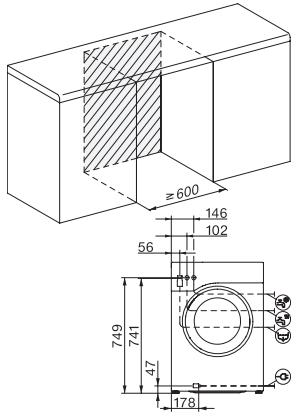

WSB363 WCS PWash&8kg

W1 front-loader washing machine:

A -20 %* | 8 kg | 1400 rpm | QuickPowerWash | Miele@home | CapDosing

W1 drawing, facia 5 degree, measures in mm