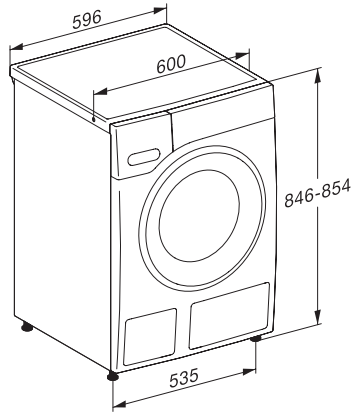

W1 drawing, facia 5 degree, measures in mm