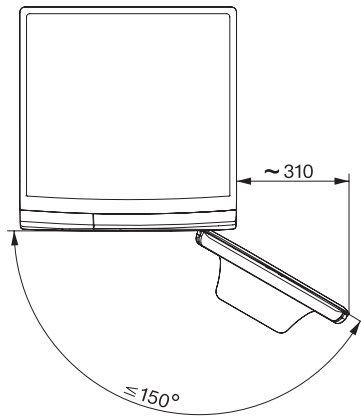

Duration of the "ECO 40–60" programme at nominal capacity	219
Power rating in off mode in W	0.30
Power rating in networked standby in W	0.60
Low temperature wash "Cold" and "20 °C"	•
Automatic load control	•
Flow meter	•
Foam sensing	•
ProfiEco motor	•
Wash programmes	
QuickPowerWash	•
Cottons (coloureds)	•
Minimum iron	•
Delicates	•
Shirts	•
Woollens (hand-washable)	•
Express 20	•
Dark garments / Denim	•
Proofing	•
Drain / Spin	•
ECO 40-60	•
Washing extras	
Short	•
Pre-wash	•
Water plus	•
Additional rinse cycle	•
Pre-ironing with steam	•
Buzzer	•
Safety	
Water protection system	Watercontrol-System
Safety lock	•
PIN-Code	•
Optical interface	•
Technical data	
Dimensions (H x W x D) in mm	850 x 596 x 643
Dimensions in mm (width)	596
Dimensions in mm (height)	850
Dimensions in mm (depth)	643
Appliance depth in mm with opened door	1077
Weight in kg	80
Voltage in V	220-240
Fuse rating in A	13
Frequency in Hz	50
Total rated load in kW	2.10-2.40
Length of water inlet hose in m	1.60
Length of water drain hose in m	1.50
Length of supply lead in m	2

WSB363 WCS PWash&8kg

W1 front-loader washing machine:

A -20 %* | 8 kg | 1400 rpm | QuickPowerWash | Miele@home | CapDosing

W1 drawing, facia 5 degree, measures in mm

W1 drawing, facia 5 degree, measures in mm

W1 drawing, facia 5 degree, measures in mm

W1 drawing, facia 5 degree, measures in mm