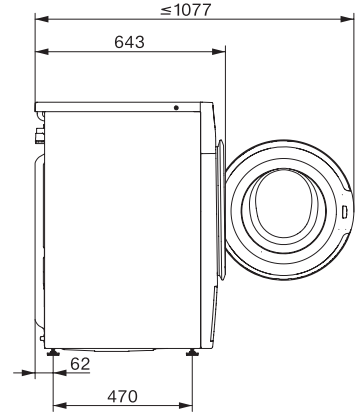

Duration of the "ECO 40–60" programme at nominal capacity	219
Power rating in off mode in W	0.30
Power rating in networked standby in W	0.60
Low temperature wash "Cold" and "20 °C"	•
Automatic load control	•
Flow meter	•
Foam sensing	•
ProfiEco motor	•
Wash programmes	
QuickPowerWash	•
Cottons (coloureds)	•
Minimum iron	•
Delicates	•
Shirts	•
Woollens (hand-washable)	•
Express 20	•
Dark garments / Denim	•
Proofing	•
Drain / Spin	•
ECO 40-60	•
Washing extras	
Short	•
Pre-wash	•
Water plus	•
Additional rinse cycle	•
Pre-ironing with steam	•
Buzzer	•
Safety	
Water protection system	Watercontrol-System
Safety lock	•
PIN-Code	•
Optical interface	•
Technical data	
Dimensions (H x W x D) in mm	850 x 596 x 643
Dimensions in mm (width)	596
Dimensions in mm (height)	850
Dimensions in mm (depth)	643
Appliance depth in mm with opened door	1077
Weight in kg	80
Voltage in V	220-240
Fuse rating in A	13
Frequency in Hz	50
Total rated load in kW	2.10-2.40
Length of water inlet hose in m	1.60
Length of water drain hose in m	1.50
Length of supply lead in m	2

WSB363 WCS PWash&8kg

W1 front-loader washing machine:

A -20 %* | 8 kg | 1400 rpm | QuickPowerWash | Miele@home | CapDosing

W1 drawing, facia 5 degree, measures in mm

W1 drawing, facia 5 degree, measures in mm

W1 drawing, facia 5 degree, measures in mm

W1 drawing, facia 5 degree, measures in mm