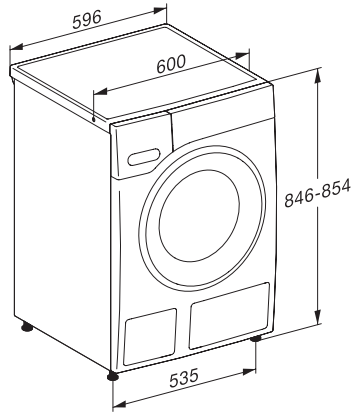

W1 drawing, facia 5 degree, measures in mm