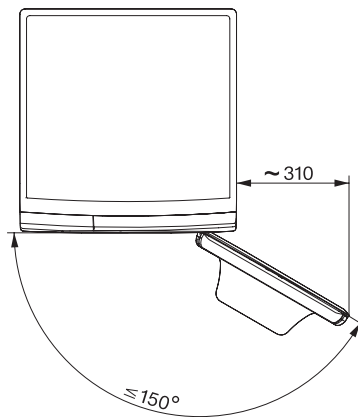

Foam sensing	•
ProfiEco motor	•
Wash programmes	
QuickPowerWash	•
Cottons (coloureds)	•
Minimum iron	•
Delicates	•
Shirts	•
Woollens (hand-washable)	•
Express 20	•
Dark garments / Denim	•
Proofing	•
Drain / Spin	•
ECO 40-60	•
Washing extras	
Short	•
Pre-wash	•
Water plus	•
Additional rinse cycle	•
Pre-ironing with steam	•
Buzzer	•
Safety	
Water protection system	Watercontrol-System
Safety lock	•
PIN-Code	•
Optical interface	•
Technical data	
Dimensions in mm (width)	596
Dimensions in mm (height)	850
Dimensions in mm (depth)	643
Appliance depth in mm with opened door	1077
Weight in kg	80
Total rated load in kW	2.10-2.40
Voltage in V	220-240
Fuse rating in A	13
Frequency in Hz	50
Length of supply lead in m	2

WWB360 WCS PWash&8kg

W1 front-loader washing machine:

A -20 %* | 8 kg | 1400 rpm | QuickPowerWash | Miele@home | CapDosing

W1 drawing, facia 5 degree, measures in mm

W1 drawing, facia 5 degree, measures in mm

W1 drawing, facia 5 degree, measures in mm

W1 drawing, facia 5 degree, measures in mm