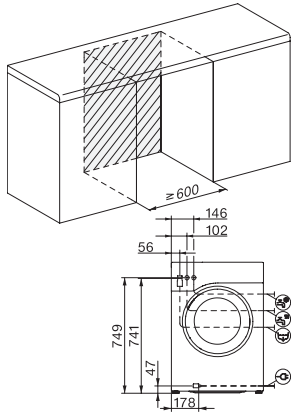

WWB360 WCS PWash&8kg

W1 front-loader washing machine:

A -20 %* | 8 kg | 1400 rpm | QuickPowerWash | Miele@home | CapDosing

W1 drawing, facia 5 degree, measures in mm