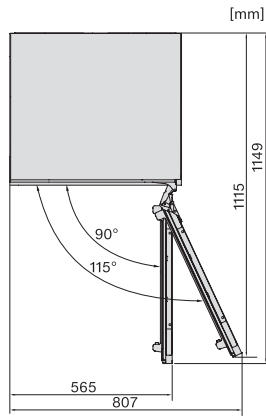

KU7016D, KU7015D, KU7035D, KU7135C, FNUS7040D, FNUS7140C, Built-under, top view (installation drawings)