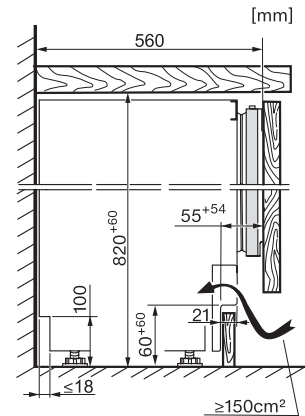

EAN: 4002516848738 / Material number: 12690480 /
Old Material Number: 36701510GB

Construction type	
Integrated appliance	•
Undercounter appliance	•
Door hinge	right
Design	
Refrigeration section lighting	LED
User convenience	
Networking with Miele@home	•
Control system	
Operating concept	EasyControl
Independent temperature regulation of fridge and freezer zones	No
No. of temperature zones	1
Fridge/Fridge section	
No. of shelves	3
Number of inner door racks for tinned food	2
Door rack for bottles	1
Door shelves	3
Efficiency and sustainability	
Energy efficiency class (A–G)	D
Annual energy consumption in kWh	74.10
Energy consumption in 24 h in kWh	0.20
Technical data	
Niche width in mm min.	600
Niche width in mm max.	600
Niche height in mm min.	820
Niche height in mm max.	880
Niche depth in mm	560
Appliance width in mm	597
Appliance height in mm	818
Appliance depth in mm	550
Weight in kg	32.0
Door hinge technology	Fixed door
Max. door front weight – refrigerator, in kg	10
Climate class	SN-T
Refrigerator compartment in l	127
Total usable capacity in l	127
Acoustic airborne noise emission class (A–D)	B
Sound emissions in dB(A) re 1 pW	34
Current consumption (mA)	2000
Voltage in V	220-240
Fuse rating in A	13
Number of phases	1
Frequency in Hz	50-60
Length of supply lead in m	2.2
Replacing lamps	Service
Accessories included	
Egg tray	•

KU 7015 D

Built-under refrigerator
with LED lighting and split door shelves in a compact design.

KU7016D, KU7015D, KU7035D, FNUS7040D, Built-under, Einbauskizze, Nischenmaß (installation drawings)

KU7016D, KU7015D, KU7035D, KU7135C, FNUS7040D, FNUS7140C, Built-under, top view (installation drawings)

*1. View from the front, 2. Mains connection cable, L = 2200 mm, 3. No connection in this area