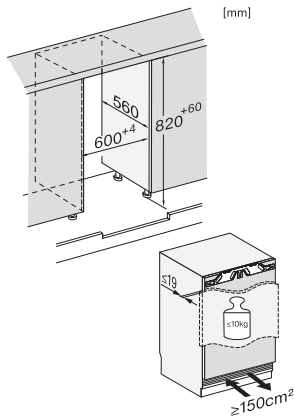

KU 7015 D

Built-under refrigerator
with LED lighting and split door shelves in a compact design.

KU7016D, KU7015D, KU7035D, FNUS7040D, Built-under, Einbauskizze, Nischenmaß (installation drawings)