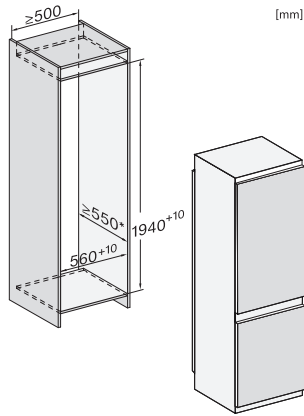

KFN 7833 D

Built-in fridge-freezer combination
with DailyFresh and NoFrost in 194 cm height for a lot of storage space.

EAN: 4002516840602 / Material number: 12665220 /
Old Material Number: 38783300EU1

Optical temperature alarm	•
Power cut indication for freezer section	•

Technical data	
Niche width in mm min.	560
Niche width in mm max.	570
Niche height in mm min.	1940
Niche height in mm max.	1950
Niche depth in mm	550
Appliance width in mm	541
Appliance height in mm	1938
Appliance depth in mm	545
Weight in kg	61.6
Door hinge technology	Sliding door connection
Max. door front weight – refrigerator, in kg	18
Max. door front weight – freezer, in kg	12
Climate class	SN-T
Refrigerator compartment in l	215
4* freezer compartment in l	70
Total usable capacity in l	284
Storage time in case of fault in h	9
Freezer capacity in kg/24 h	6.00
Acoustic airborne noise emission class (A–D)	B
Sound emissions in dB(A) re 1 pW	33
Current consumption (mA)	1400
Voltage in V	220-240
Fuse rating in A	10
Number of phases	1
Frequency in Hz	50-60
Length of supply lead in m	2.2
Replacing lamps	Service
Accessories included	
Egg tray	•
Ice cube tray	•

KFN 7833 D

Built-in fridge-freezer combination with DailyFresh and NoFrost in 194 cm height for a lot of storage space.

KFN7833D, built-in (footnote*) (drawings)

*The declared energy consumption was calculated in a 560 mm deep niche. The appliance is fully functional in a 550 mm niche but the energy consumption will be slightly higher.