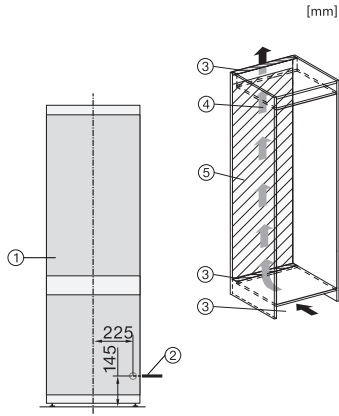

|                             |         |
|-----------------------------|---------|
| Frequency in Hz             | 50-60   |
| Length of supply lead in m  | 2.2     |
| Replacing lamps             | Service |
| <b>Accessories included</b> |         |
| Egg tray                    | •       |
| Ice cube tray               | •       |

## KFN 7833 D

Built-in fridge-freezer combination with DailyFresh and NoFrost in 194 cm height for a lot of storage space.

KFN7833D, built-in (footnote\*) (drawings)

\*The declared energy consumption was calculated in a 560 mm deep niche. The appliance is fully functional in a 550 mm niche but the energy consumption will be slightly higher.

KFN7833D, installation (footnote\*) (drawings)

\*1. View from the front, 2. Mains connection cable, L = 2100 mm, 3. Mains Ventilation cut-out min. 200 cm<sup>2</sup>, 4. Ventilation, 5. No connections permitted in this area