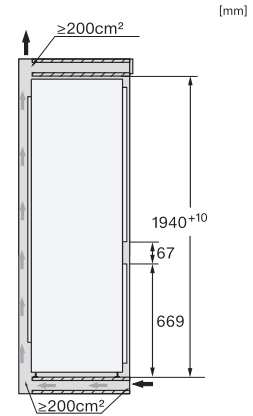

## KFN 7833 D

Built-in fridge-freezer combination with DailyFresh and NoFrost in 194 cm height for a lot of storage space.

KFN7833D, built-in (footnote\*) (drawings)

\*The declared energy consumption was calculated in a 560 mm deep niche. The appliance is fully functional in a 550 mm niche but the energy consumption will be slightly higher.

KFN7833D, installation (footnote\*) (drawings)

\*1. View from the front, 2. Mains connection cable, L = 2100 mm, 3. Mains Ventilation cut-out min. 200 cm<sup>2</sup>, 4. Ventilation, 5. No connections permitted in this area