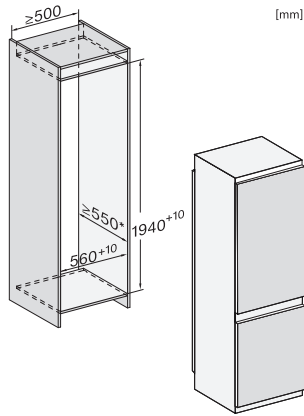

KFN 7833 D

Built-in fridge-freezer combination with DailyFresh and NoFrost in 194 cm height for a lot of storage space.

KFN7833D, built-in (footnote*) (drawings)

*The declared energy consumption was calculated in a 560 mm deep niche. The appliance is fully functional in a 550 mm niche but the energy consumption will be slightly higher.