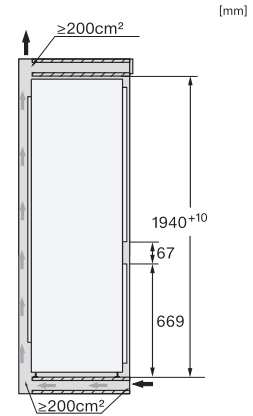

Technical data	
Niche width in mm min.	560
Niche width in mm max.	570
Niche height in mm min.	1940
Niche height in mm max.	1950
Niche depth in mm	550
Appliance width in mm	541
Appliance height in mm	1938
Appliance depth in mm	545
Weight in kg	61.6
Door hinge technology	Sliding door connection
Max. door front weight – refrigerator, in kg	18
Max. door front weight – freezer, in kg	12
Climate class	SN-T
Refrigerator compartment in l	215
4* freezer compartment in l	70
Total usable capacity in l	284
Storage time in case of fault in h	9
Freezer capacity in kg/24 h	6.00
Acoustic airborne noise emission class (A–D)	B
Sound emissions in dB(A) re 1 pW	33
Current consumption (mA)	1400
Voltage in V	220-240
Fuse rating in A	10
Number of phases	1
Frequency in Hz	50-60
Length of supply lead in m	2.2
Replacing lamps	Service
Accessories included	
Egg tray	•
Ice cube tray	•

KFN 7833 D

Built-in fridge-freezer combination with DailyFresh and NoFrost in 194 cm height for a lot of storage space.

KFN7833D, built-in (footnote*) (drawings)

*The declared energy consumption was calculated in a 560 mm deep niche. The appliance is fully functional in a 550 mm niche but the energy consumption will be slightly higher.

KFN7833D, installation (footnote*) (drawings)

*1. View from the front, 2. Mains connection cable, L = 2100 mm, 3. Mains Ventilation cut-out min. 200 cm², 4. Ventilation, 5.No connections permitted in this area