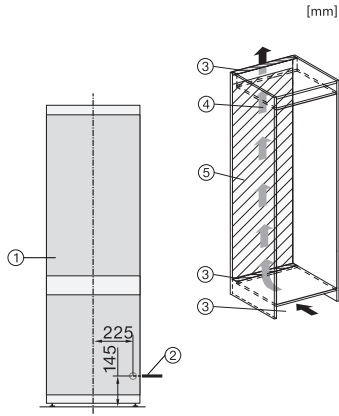

KFN 7833 D

Built-in fridge-freezer combination
with DailyFresh and NoFrost in 194 cm height for a lot of storage space.

EAN: 4002516840602 / Material number: 12665220 /
Old Material Number: 38783300EU1

Optical temperature alarm	•
Power cut indication for freezer section	•

Technical data	
Niche width in mm min.	560
Niche width in mm max.	570
Niche height in mm min.	1940
Niche height in mm max.	1950
Niche depth in mm	550
Appliance width in mm	541
Appliance height in mm	1938
Appliance depth in mm	545
Weight in kg	61.6
Door hinge technology	Sliding door connection
Max. door front weight – refrigerator, in kg	18
Max. door front weight – freezer, in kg	12
Climate class	SN-T
Refrigerator compartment in l	215
4* freezer compartment in l	70
Total usable capacity in l	284
Storage time in case of fault in h	9
Freezer capacity in kg/24 h	6.00
Acoustic airborne noise emission class (A–D)	B
Sound emissions in dB(A) re 1 pW	33
Current consumption (mA)	1400
Voltage in V	220-240
Fuse rating in A	10
Number of phases	1
Frequency in Hz	50-60
Length of supply lead in m	2.2
Replacing lamps	Service
Accessories included	
Egg tray	•
Ice cube tray	•

KFN 7833 D

Built-in fridge-freezer combination with DailyFresh and NoFrost in 194 cm height for a lot of storage space.

KFN7833D, built-in (footnote*) (drawings)

*The declared energy consumption was calculated in a 560 mm deep niche. The appliance is fully functional in a 550 mm niche but the energy consumption will be slightly higher.

KFN7833D, installation (footnote*) (drawings)

*1. View from the front, 2. Mains connection cable, L = 2100 mm, 3. Mains Ventilation cut-out min. 200 cm², 4. Ventilation, 5.No connections permitted in this area