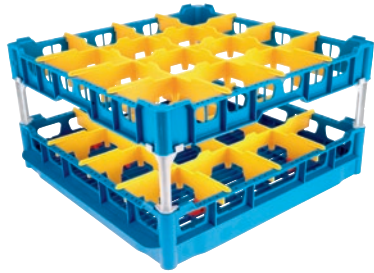

U 644-S

Basket

with tilters for the improved washing and drying of 16 glasses.

- 16 compartments, compartment size 113 mm x 113 mm mm
- Fitted with a high top frame
- Height 104/206/266, width 500 (incl. GN sides 530), depth 500 mm
- Includes extender set comprising short and long extenders

EAN: 4002516854616 / Material number: 12663090 / Old Material Number: 67664402D

Product category	
Fresh-water dishwashers	•
Tank dishwashers	•
Throughfeed tank dishwashers	•
Machine affiliation	
G 8066	•
PG 8067	•
PG 8041	•
PG 8043	•
PG 8045	•
PG 8055	•
PG 8055 U	•
PG 8056	•
PG 8056 U	•
PG 8057 TD	•
PG 8057 TD U	•
PG 8058	•
PG 8058 U	•
PG 8059	•
PG 8059 U	•
PG 8060	•
PG 8061	•
PG 8061 U	•
PG 8165	•
PG 8166	•
PG 8169	•
PG 8172	•
PG 8172 Eco	•
PTD 901	•
PG 8096	•
PG 8096 U	•
PG 8099	•
PG 8099 U	•
PFD 400	•
PFD 400 U	•
PFD 401	•
PFD 401 U	•
PFD 402	•
PFD 402 U	•
PFD 404	•
PFD 404 U	•
PFD 405	•
PFD 405 U	•
PFD 407	•
PFD 407 U	•
PFD 408 U	•
PTD 702	•
PTD 703	•

U 644-S

Basket

with tilters for the improved washing and drying of 16 glasses.

EAN: 4002516854616 / Material number: 12663090 / Old Material Number: 67664402D

PTD 704

**Product category**

Basket for glassware

**Product properties**

Material

Plastic

Colour

Blue, Yellow

Number of compartments

16

Compartment width in mm