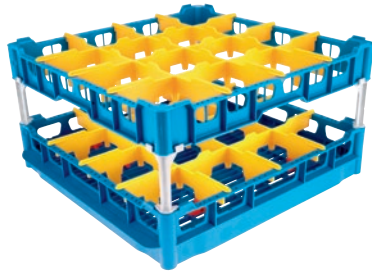

U 644-S

Basket

with tilters for the improved washing and drying of 16 glasses.

- 16 compartments, compartment size 113 mm x 113 mm mm
- Fitted with a high top frame
- Height 104/206/266, width 500 (incl. GN sides 530), depth 500 mm
- Includes extender set comprising short and long extenders

EAN: 4002516854616 / Material number: 12663090 / Old Material Number: 67664402D

Product category	
Fresh-water dishwashers	•
Tank dishwashers	•
Throughfeed tank dishwashers	•
Machine affiliation	
G 8066	•
PG 8067	•
PG 8041	•
PG 8043	•
PG 8045	•
PG 8055	•
PG 8055 U	•
PG 8056	•
PG 8056 U	•
PG 8057 TD	•
PG 8057 TD U	•
PG 8058	•
PG 8058 U	•
PG 8059	•
PG 8059 U	•
PG 8060	•
PG 8061	•
PG 8061 U	•
PG 8165	•
PG 8166	•
PG 8169	•
PG 8172	•
PG 8172 Eco	•
PTD 901	•
PG 8096	•
PG 8096 U	•
PG 8099	•
PG 8099 U	•
PFD 400	•
PFD 400 U	•
PFD 401	•
PFD 401 U	•
PFD 402	•
PFD 402 U	•
PFD 404	•
PFD 404 U	•
PFD 405	•
PFD 405 U	•
PFD 407	•
PFD 407 U	•
PFD 408 U	•
PTD 702	•
PTD 703	•

U 644-S

Basket

with tilters for the improved washing and drying of 16 glasses.

EAN: 4002516854616 / Material number: 12663090 / Old Material Number: 67664402D

PTD 704

**Product category**

Basket for glassware

**Product properties**

Material

Plastic

Colour

Blue, Yellow

Number of compartments

16

Compartment width in mm