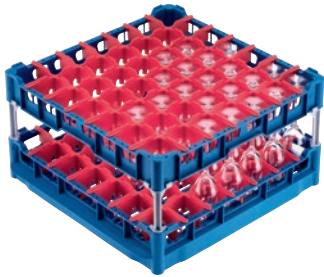

U 547

Basket

with high top frame for the optimum loading of 49 glasses up to 23 cm tall.

- With 49 compartments
- Compartment size 63 mm x 63 mm mm
- Includes extender set comprising short and long extenders
- Height adjustable top frame extendable up to 23 cm
- Width 50, depth 50 cm, width with Gastronorm (GN) sides 53 cm

EAN: 4002516854371 / Material number: 12663000 / Old Material Number: 67654702D

Product category	
Fresh-water dishwashers	•
Tank dishwashers	•
Throughfeed tank dishwashers	•
Machine affiliation	
G 8066	•
PG 8067	•
PG 8041	•
PG 8043	•
PG 8045	•
PG 8055	•
PG 8055 U	•
PG 8056	•
PG 8056 U	•
PG 8057 TD	•
PG 8057 TD U	•
PG 8058	•
PG 8058 U	•
PG 8059	•
PG 8059 U	•
PG 8060	•
PG 8061	•
PG 8061 U	•
PG 8165	•
PG 8166	•
PG 8169	•
PG 8172	•
PG 8172 Eco	•
PTD 901	•
PG 8096	•
PG 8096 U	•
PG 8099	•
PG 8099 U	•
PFD 400	•
PFD 400 U	•
PFD 401	•
PFD 401 U	•
PFD 402	•
PFD 402 U	•
PFD 404	•
PFD 404 U	•
PFD 405	•
PFD 405 U	•
PFD 407	•
PFD 407 U	•
PFD 408 U	•
PTD 702	•
PTD 703	•

U 547

Basket

with high top frame for the optimum loading of 49 glasses up to 23 cm tall.

EAN: 4002516854371 / Material number: 12663000 / Old Material Number: 67654702D

PTD 704

**Product category**

Basket for glassware

**Product properties**

Material

Plastic

Colour

Blue, Red

Number of compartments

49

Compartment width in mm