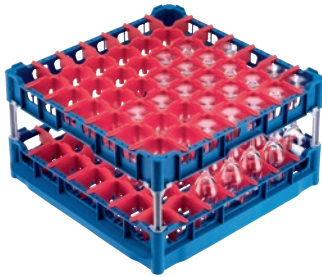

U 547

Basket

with high top frame for the optimum loading of 49 glasses up to 23 cm tall.

- With 49 compartments
- Compartment size 63 mm x 63 mm mm
- Includes extender set comprising short and long extenders
- Height adjustable top frame extendable up to 23 cm
- Width 50, depth 50 cm, width with Gastronorm (GN) sides 53 cm

EAN: 4002516854371 / Material number: 12663000 / Old Material Number: 67654702D

Product category	
Fresh-water dishwashers	•
Tank dishwashers	•
Throughfeed tank dishwashers	•
Machine affiliation	
G 8066	•
PG 8067	•
PG 8041	•
PG 8043	•
PG 8045	•
PG 8055	•
PG 8055 U	•
PG 8056	•
PG 8056 U	•
PG 8057 TD	•
PG 8057 TD U	•
PG 8058	•
PG 8058 U	•
PG 8059	•
PG 8059 U	•
PG 8060	•
PG 8061	•
PG 8061 U	•
PG 8165	•
PG 8166	•
PG 8169	•
PG 8172	•
PG 8172 Eco	•
PTD 901	•
PG 8096	•
PG 8096 U	•
PG 8099	•
PG 8099 U	•
PFD 400	•
PFD 400 U	•
PFD 401	•
PFD 401 U	•
PFD 402	•
PFD 402 U	•
PFD 404	•
PFD 404 U	•
PFD 405	•
PFD 405 U	•
PFD 407	•
PFD 407 U	•
PFD 408 U	•
PTD 702	•
PTD 703	•

U 547

Basket

with high top frame for the optimum loading of 49 glasses up to 23 cm tall.

EAN: 4002516854371 / Material number: 12663000 / Old Material Number: 67654702D

PTD 704

**Product category**

Basket for glassware

**Product properties**

Material

Plastic

Colour

Blue, Red

Number of compartments

49

Compartment width in mm