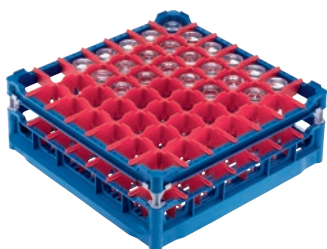

U 537

Basket

with low top frame for the optimum loading of 49 glasses up to 20 cm tall.

- With 49 compartments
- Compartment size 63 mm x 63 mm mm
- Includes extender set comprising short and long extenders
- Height adjustable top frame extendable up to 20 cm
- Width 50, depth 50 cm, width with Gastronorm (GN) sides 53 cm

EAN: 4002516854388 / Material number: 12662550 / Old Material Number: 67653702D

Product category	
Fresh-water dishwashers	•
Tank dishwashers	•
Throughfeed tank dishwashers	•
Machine affiliation	
G 8066	•
PG 8067	•
PG 8041	•
PG 8043	•
PG 8045	•
PG 8055	•
PG 8055 U	•
PG 8056	•
PG 8056 U	•
PG 8057 TD	•
PG 8057 TD U	•
PG 8058	•
PG 8058 U	•
PG 8059	•
PG 8059 U	•
PG 8060	•
PG 8061	•
PG 8061 U	•
PG 8165	•
PG 8166	•
PG 8169	•
PG 8172	•
PG 8172 Eco	•
PTD 901	•
PG 8096	•
PG 8096 U	•
PG 8099	•
PG 8099 U	•
PFD 400	•
PFD 400 U	•
PFD 401	•
PFD 401 U	•
PFD 402	•
PFD 402 U	•
PFD 404	•
PFD 404 U	•
PFD 405	•
PFD 405 U	•
PFD 407	•
PFD 407 U	•
PFD 408 U	•
PTD 702	•
PTD 703	•

U 537

Basket

with low top frame for the optimum loading of 49 glasses up to 20 cm tall.

EAN: 4002516854388 / Material number: 12662550 / Old Material Number: 67653702D

PTD 704

Product category

Basket for glassware

Product properties

Material

Plastic

Colour

Blue, Red

Number of compartments

49

Compartment width in mm