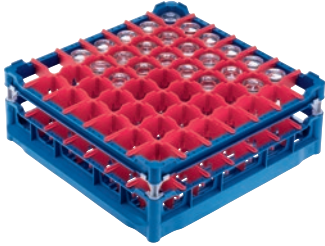

U 537

Basket

with low top frame for the optimum loading of 49 glasses up to 20 cm tall.

- With 49 compartments
- Compartment size 63 mm x 63 mm mm
- Includes extender set comprising short and long extenders
- Height adjustable top frame extendable up to 20 cm
- Width 50, depth 50 cm, width with Gastronorm (GN) sides 53 cm

EAN: 4002516854388 / Material number: 12662550 / Old Material Number: 67653702D

Product category	
Fresh-water dishwashers	•
Tank dishwashers	•
Throughfeed tank dishwashers	•
Machine affiliation	
G 8066	•
PG 8067	•
PG 8041	•
PG 8043	•
PG 8045	•
PG 8055	•
PG 8055 U	•
PG 8056	•
PG 8056 U	•
PG 8057 TD	•
PG 8057 TD U	•
PG 8058	•
PG 8058 U	•
PG 8059	•
PG 8059 U	•
PG 8060	•
PG 8061	•
PG 8061 U	•
PG 8165	•
PG 8166	•
PG 8169	•
PG 8172	•
PG 8172 Eco	•
PTD 901	•
PG 8096	•
PG 8096 U	•
PG 8099	•
PG 8099 U	•
PFD 400	•
PFD 400 U	•
PFD 401	•
PFD 401 U	•
PFD 402	•
PFD 402 U	•
PFD 404	•
PFD 404 U	•
PFD 405	•
PFD 405 U	•
PFD 407	•
PFD 407 U	•
PFD 408 U	•
PTD 702	•
PTD 703	•

U 537

Basket

with low top frame for the optimum loading of 49 glasses up to 20 cm tall.

EAN: 4002516854388 / Material number: 12662550 / Old Material Number: 67653702D

PTD 704

Product category

Basket for glassware

Product properties

Material

Plastic

Colour

Blue, Red

Number of compartments

49

Compartment width in mm