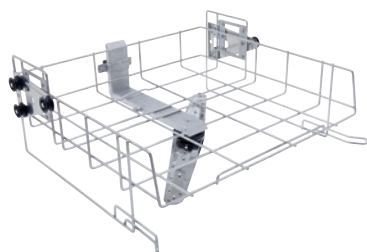

A 102

Upper basket

Height adjustable, for the optimum loading of inserts.

- Vertical clearance 205 +/- 30 mm, width 475 mm, depth 443 mm
- With integrated spray arm

EAN: 4002516855262 / Material number: 12645600 / Old Material Number: 69610201D

Product category	
Washer-disinfectors, laboratory	•
Thermal disinfectors	•
Washer-disinfectors, medical	•
Machine affiliation	
PLW 8636 [LAB / LAB MON]	•
PG 8562	•
PG 8582	•
PG 8582 CD	•
PG 8504	•
PG 8583	•
PG 8583 CD	•
PG 8592	•
PG 8593	•
PLW 8604	•
PLW 8683	•
PLW 8683 CD	•
PLW 8693	•
PLW 8683 [Safety]	•
PLW 8693 [Safety]	•
PWD 8682	•
PWD 8682 CD	•
PWD 8692	•
Product category	
Carrier/basket carrier	•
Upper basket	•
Product properties	
Material	Stainless steel
Colour	Stainless Steel
Area of application	
Reprocessing of laboratory glassware	•
Reprocessing of GYN instruments	•
Reprocessing of ENT instruments	•
Reprocessing of dental instruments	•
Reprocessing of theatre shoes	•
Reprocessing of basins	•
Reprocessing of kidney dishes	•
Reprocessing of surgical instruments	•
Capacity	
DIN mesh trays [number]	2
SPRI mesh trays [number]	1
Dimensions and weight	
External dimensions, net height in mm	206
External dimensions, net width in mm	528
External dimensions, net depth in mm	527
External dimensions, gross height in mm	230
External dimensions, gross width in mm	540
External dimensions, gross depth in mm	545

A 102

Upper basket

Height adjustable, for the optimum loading of inserts.

EAN: 4002516855262 / Material number: 12645600 / Old Material Number: 69610201D

Net weight in kg	3.04
Gross weight in kg	3.78