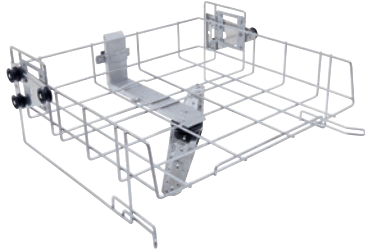

A 102

Upper basket

Height adjustable, for the optimum loading of inserts.

- Vertical clearance 205 +/- 30 mm, width 475 mm, depth 443 mm
- With integrated spray arm

EAN: 4002516855262 / Material number: 12645600 / Old Material Number: 69610201D

Product category	
Washer-disinfectors, laboratory	•
Thermal disinfectors	•
Washer-disinfectors, medical	•
Machine affiliation	
PLW 8636 [LAB / LAB MON]	•
PG 8562	•
PG 8582	•
PG 8582 CD	•
PG 8504	•
PG 8583	•
PG 8583 CD	•
PG 8592	•
PG 8593	•
PLW 8604	•
PLW 8683	•
PLW 8683 CD	•
PLW 8693	•
PLW 8683 [Safety]	•
PLW 8693 [Safety]	•
PWD 8682	•
PWD 8682 CD	•
PWD 8692	•
Product category	
Carrier/basket carrier	•
Upper basket	•
Product properties	
Material	Stainless steel
Colour	Stainless Steel
Area of application	
Reprocessing of laboratory glassware	•
Reprocessing of GYN instruments	•
Reprocessing of ENT instruments	•
Reprocessing of dental instruments	•
Reprocessing of theatre shoes	•
Reprocessing of basins	•
Reprocessing of kidney dishes	•
Reprocessing of surgical instruments	•
Capacity	
DIN mesh trays [number]	2
SPRI mesh trays [number]	1
Dimensions and weight	
External dimensions, net height in mm	206
External dimensions, net width in mm	528
External dimensions, net depth in mm	527
External dimensions, gross height in mm	230
External dimensions, gross width in mm	540
External dimensions, gross depth in mm	545

A 102

Upper basket

Height adjustable, for the optimum loading of inserts.

EAN: 4002516855262 / Material number: 12645600 / Old Material Number: 69610201D

Net weight in kg	3.04
Gross weight in kg	3.78