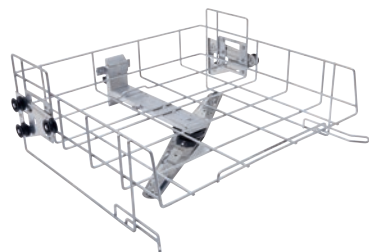

A 101

Upper basket

Height adjustable, for the optimum loading of inserts.

- Vertical clearance 160 +/- 30 mm, width 475 mm, depth 443 mm
- With integrated spray arm

EAN: 4002516828143 / Material number: 12645590 / Old Material Number: 69610101D

Product category	
Fresh-water dishwashers	•
Washer-disinfectors, laboratory	•
Washer-disinfectors, medical	•
Machine affiliation	
PG 8063	•
PLW 8636 [LAB / LAB MON]	•
PG 8562	•
PG 8582	•
PG 8582 CD	•
PG 8504	•
PG 8583	•
PG 8583 CD	•
PG 8592	•
PG 8593	•
PLW 8604	•
PLW 8683	•
PLW 8683 CD	•
PLW 8693	•
PLW 8683 [Safety]	•
PLW 8693 [Safety]	•
PWD 8682	•
PWD 8682 CD	•
PWD 8692	•
Product category	
Upper basket	•
Carrier/basket carrier	•
Upper basket	•
Product properties	
Material	Stainless steel
Colour	Stainless Steel
Area of application	
Reprocessing of laboratory glassware	•
Reprocessing of GYN instruments	•
Reprocessing of ENT instruments	•
Reprocessing of basins	•
Reprocessing of kidney dishes	•
Reprocessing of surgical instruments	•
Reprocessing of different utensils	•
Reprocessing of breathing air regulators	•
Dimensions and weight	
External dimensions, net height in mm	206
External dimensions, net width in mm	528
External dimensions, net depth in mm	527
External dimensions, gross height in mm	220
External dimensions, gross width in mm	540
External dimensions, gross depth in mm	550
Net weight in kg	3.03

A 101

Upper basket

Height adjustable, for the optimum loading of inserts.

EAN: 4002516828143 / Material number: 12645590 / Old Material Number: 69610101D

Gross weight in kg

3.68