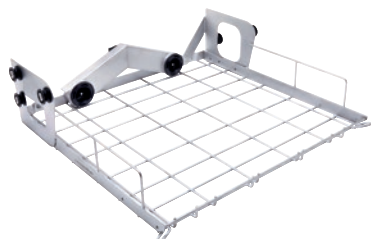

A 100

Upper basket

For the optimum loading of injector modules or inserts.

- Upper basket with two module connections
- for holding up to 2 injector modules or inserts
- Automatic closing of the connections when not in use
- Loading height with module with plastic supports 190 mm
- Clearances: width 489, length 440 mm

EAN: 4002516841296 / Material number: 12642640 / Old Material Number: 69610002D

Product category	
Washer-disinfectors, laboratory	•
Machine affiliation	
PLW 8636 [LAB / LAB MON]	•
PG 8504	•
PG 8583	•
PG 8583 CD	•
PG 8593	•
PLW 8604	•
PLW 8683	•
PLW 8683 CD	•
PLW 8693	•
Product category	
Basket with module connection	•
Upper basket	•
Product properties	
Material	Stainless steel, Plastic
Colour	Stainless Steel, Black
Area of application	
Reprocessing of pipettes/phials	•
Reprocessing of laboratory glassware	•
Dimensions and weight	
External dimensions, gross height in mm	170
External dimensions, gross width in mm	555
External dimensions, gross depth in mm	565
Net weight in kg	2.92
Gross weight in kg	3.56