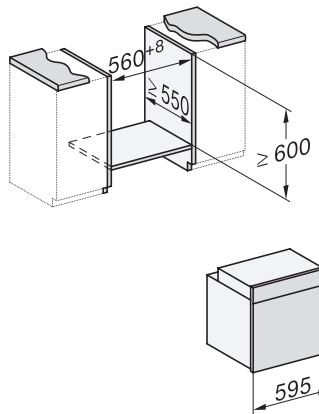

H 7860 BPX

Handleless oven

seamless design with food probe and BrilliantLight.

installation H7000 XL, installation drawing, GB, AU

1) Netzanschlusleitung, L=1500 mm, 2) In diesem Bereich kein Anschluss, 3) Lüftungsausschnitt min. 150 cm²

side view H7000 XL, installation drawings, GB, AU

22 mm – glass, 23.3 mm – metal

built-in H7000 XL, installation drawing

Installation H7000 XL underframe, installation drawings

If the oven is to be installed under a hob, follow the instructions for installing the hob and the height of the hob.