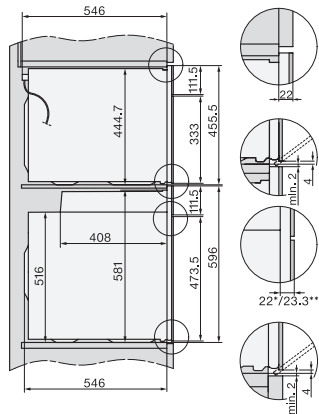

H 7860 BPX

Handleless oven

seamless design with food probe and BrilliantLight.

installation H7000 XL, installation drawing, GB, AU

1) Netzanschlusleitung, L=1500 mm, 2) In diesem Bereich kein Anschluss, 3) Lüftungsausschnitt min. 150 cm²

side view H7000 XL, installation drawings, GB, AU

22 mm – glass, 23.3 mm – metal

built-in H7000 XL, installation drawing

Installation H7000 XL underframe, installation drawings

If the oven is to be installed under a hob, follow the instructions for installing the hob and the height of the hob.

Installation H7000 BM XL, installation drawings

side view H7000 XL build-under, installation drawing

22 mm – glass, 23.3 mm – metal

Side view Kombi BM XL, installation drawings

22 mm – glass, 23.3 mm – metal

Installation Kombi BM XL, installation drawings

22 mm – glass, 23.3 mm – metal