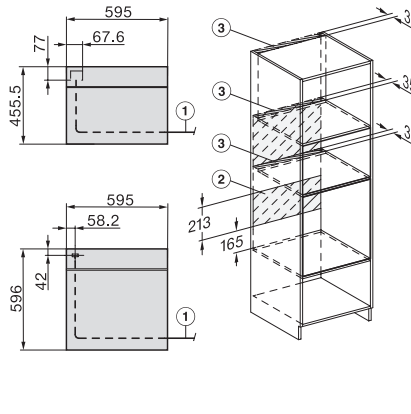

H 7860 BPX

Handleless oven

seamless design with food probe and BrilliantLight.

installation H7000 XL, installation drawing, GB, AU

1) Netzanschlusleitung, L=1500 mm, 2) In diesem Bereich kein Anschluss, 3) Lüftungsausschnitt min. 150 cm²

side view H7000 XL, installation drawings, GB, AU

22 mm – glass, 23.3 mm – metal

built-in H7000 XL, installation drawing

Installation H7000 XL underframe, installation drawings

If the oven is to be installed under a hob, follow the instructions for installing the hob and the height of the hob.

Installation H7000 BM XL, installation drawings

side view H7000 XL build-under, installation drawing

22 mm – glass, 23.3 mm – metal

Side view Kombi BM XL, installation drawings

22 mm – glass, 23.3 mm – metal

Installation Kombi BM XL, installation drawings

22 mm – glass, 23.3 mm – metal