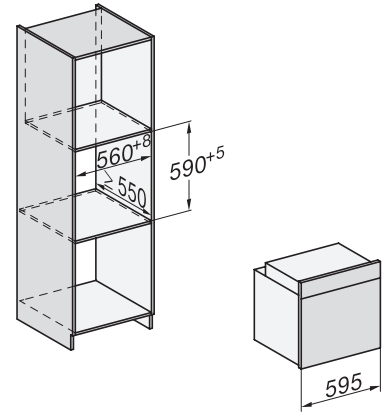

H 7860 BPX

Handleless oven

seamless design with food probe and BrilliantLight.

installation H7000 XL, installation drawing, GB, AU

1) Netzanschlusleitung, L=1500 mm, 2) In diesem Bereich kein Anschluss, 3) Lüftungsausschnitt min. 150 cm²

side view H7000 XL, installation drawings, GB, AU

22 mm – glass, 23.3 mm – metal

built-in H7000 XL, installation drawing

Installation H7000 XL underframe, installation drawings

If the oven is to be installed under a hob, follow the instructions for installing the hob and the height of the hob.