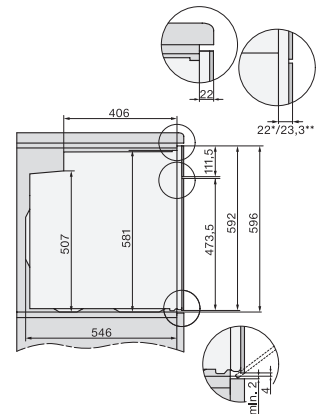

H 7860 BPX

Handleless oven

seamless design with food probe and BrilliantLight.

installation H7000 XL, installation drawing, GB, AU

1) Netzanschlusleitung, L=1500 mm, 2) In diesem Bereich kein Anschluss, 3) Lüftungsausschnitt min. 150 cm²

side view H7000 XL, installation drawings, GB, AU

22 mm – glass, 23.3 mm – metal

built-in H7000 XL, installation drawing

Installation H7000 XL underframe, installation drawings

If the oven is to be installed under a hob, follow the instructions for installing the hob and the height of the hob.

Installation H7000 BM XL, installation drawings

side view H7000 XL build-under, installation drawing

22 mm – glass, 23.3 mm – metal

Side view Kombi BM XL, installation drawings

22 mm – glass, 23.3 mm – metal

Installation Kombi BM XL, installation drawings

22 mm – glass, 23.3 mm – metal