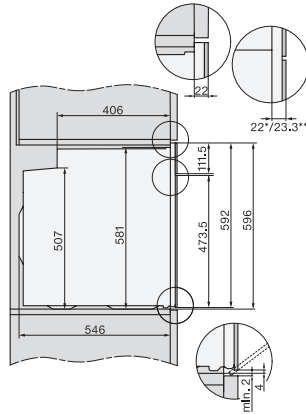

H 7860 BPX

Handleless oven

seamless design with food probe and BrilliantLight.

installation H7000 XL, installation drawing, GB, AU

1) Netzanschlusleitung, L=1500 mm, 2) In diesem Bereich kein Anschluss, 3) Lüftungsausschnitt min. 150 cm²

side view H7000 XL, installation drawings, GB, AU

22 mm – glass, 23.3 mm – metal

built-in H7000 XL, installation drawing

Installation H7000 XL underframe, installation drawings

If the oven is to be installed under a hob, follow the instructions for installing the hob and the height of the hob.

Installation H7000 BM XL, installation drawings

side view H7000 XL build-under, installation drawing

22 mm – glass, 23.3 mm – metal

Side view Kombi BM XL, installation drawings

22 mm – glass, 23.3 mm – metal

Installation Kombi BM XL, installation drawings

22 mm – glass, 23.3 mm – metal