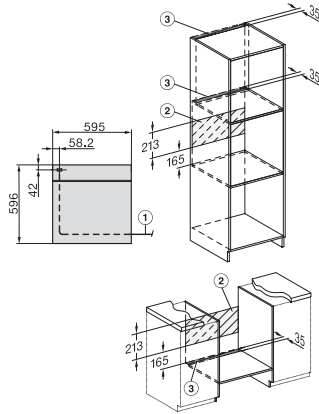

H 7860 BPX

Handleless oven

seamless design with food probe and BrilliantLight.

installation H7000 XL, installation drawing, GB, AU

1) Netzanschlusleitung, L=1500 mm, 2) In diesem Bereich kein Anschluss, 3) Lüftungsausschnitt min. 150 cm²

side view H7000 XL, installation drawings, GB, AU

22 mm – glass, 23.3 mm – metal

built-in H7000 XL, installation drawing

Installation H7000 XL underframe, installation drawings

If the oven is to be installed under a hob, follow the instructions for installing the hob and the height of the hob.