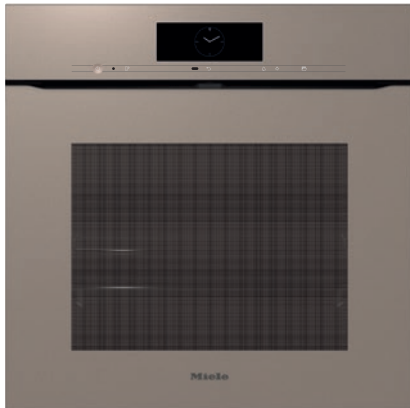

H 7860 BPX

Handleless oven

seamless design with food probe and BrilliantLight.

- Large touch display with movement sensor – M Touch + MotionReact
- An eye on what's cooking anywhere, any time – camera in the oven
- Minimal cleaning effort – Pyrolytic cleaning equipment & PyroFit
- Especially light dough and nicely browned crusts – Moisture plus
- Ensures your food won't overcook – TasteControl