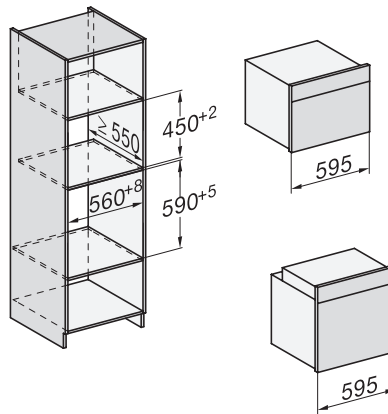

H 7860 BPX

Handleless oven

seamless design with food probe and BrilliantLight.

installation H7000 XL, installation drawing, GB, AU

1) Netzanschlusleitung, L=1500 mm, 2) In diesem Bereich kein Anschluss, 3) Lüftungsausschnitt min. 150 cm²

side view H7000 XL, installation drawings, GB, AU

22 mm – glass, 23.3 mm – metal

built-in H7000 XL, installation drawing

Installation H7000 XL underframe, installation drawings

If the oven is to be installed under a hob, follow the instructions for installing the hob and the height of the hob.