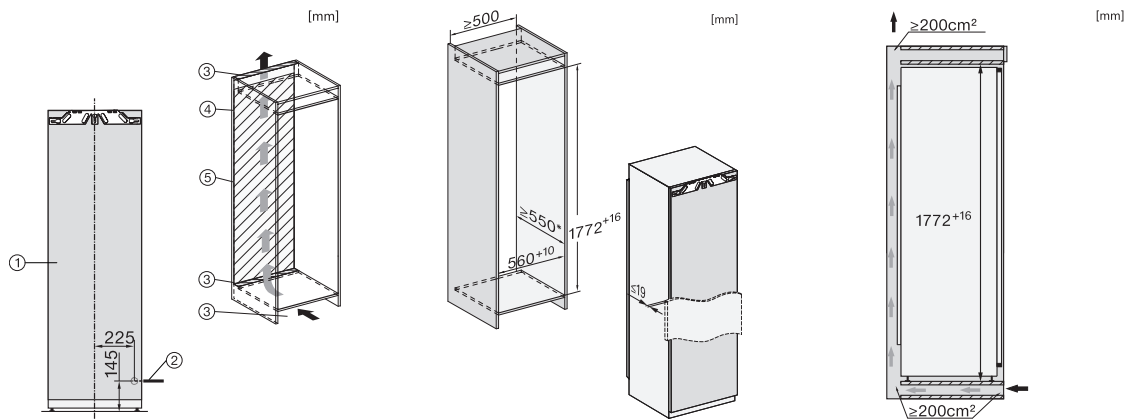

K 7715 E
Built-in refrigerator
with DynaCool and LED lighting for practical food storage.

K7733E, K7763E, K7732E, K7734F, K7764E, K7743E, K7744E, K7773D, K7774D (footnote*) (installation drawings)

*1. View from the front, 2. Mains connection cable, L = 2100 mm, 3. Ventilation cut-out min. 200 cm², 4. Ventilation, 5. No connections permitted in this area

K7733E, K7763E, K7732D, K7732E, K7734F, K7764E, K7743E, K7744E, K7773D, K7774D, built-in (footnote*) (drawings)

*The declared energy consumption was calculated in a 560 mm deep niche. The appliance is fully functional in a 550 mm niche but the energy consumption will be slightly higher.

K7733E, K7763E, K7732E, K7734F, K7764E, K7743E, K7744E, K7773D, K7774D, side view (installation drawings)