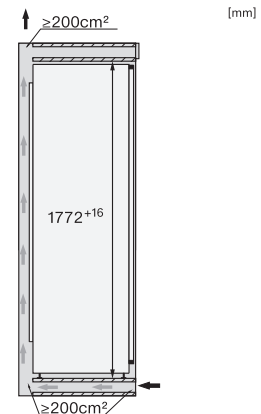

EAN: 4002516797517 / Material number: 12565320 / Old Material Number: 37771000GB

Appliance category	
Freezer	•
Construction type	
Door hinge	Left
Convertible door hinging	•
Control system	
Independent temperature regulation of fridge and freezer zones	No
Efficiency and sustainability	
Energy efficiency class (A–G)	E
Annual energy consumption in kWh	237.25
Energy consumption in 24 h in kWh	0.64
Technical data	
Niche width in mm min.	560
Niche width in mm max.	570
Niche height in mm min.	1772
Niche height in mm max.	1788
Niche depth in mm	550
Appliance width in mm	559
Appliance height in mm	1770
Appliance depth in mm	546
Weight in kg	69.8
Door hinge technology	Fixed door
Max. door front weight – refrigerator, in kg	26
Climate class	SN-T
4* freezer compartment in l	213
Total usable capacity in l	213
Storage time in case of fault in h	9
Freezer capacity in kg/24 h	12.00
Acoustic airborne noise emission class (A–D)	B
Sound emissions in dB(A) re 1 pW	33
Current consumption (mA)	1300
Voltage in V	220-240
Fuse rating in A	10
Number of phases	1
Frequency in Hz	50-60
Length of supply lead in m	2.2
Replacing lamps	Service

FNS 7710 E
Built-in freezer
with NoFrost and 8 freezer drawers for max. convenience.

K7733E, K7763E, K7732E, K7734F, K7764E, K7743E, K7744E, K7773D, K7774D (footnote*) (installation drawings)

*1. View from the front, 2. Mains connection cable, L = 2100 mm, 3. Ventilation cut-out min. 200 cm², 4. Ventilation, 5. No connections permitted in this area

K7733E, K7763E, K7732D, K7732E, K7734F, K7764E, K7743E, K7744E, K7773D, K7774D, built-in (footnote*) (drawings)

*The declared energy consumption was calculated in a 560 mm deep niche. The appliance is fully functional in a 550 mm niche but the energy consumption will be slightly higher.