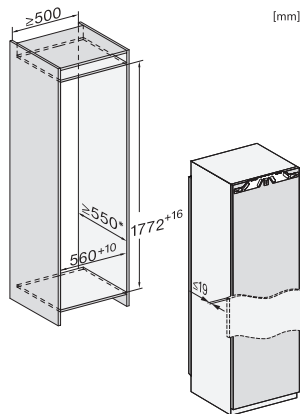

EAN: 4002516797517 / Material number: 12565320 / Old Material Number: 37771000GB

Appliance category	
Freezer	•
Construction type	
Door hinge	Left
Convertible door hinging	•
Control system	
Independent temperature regulation of fridge and freezer zones	No
Efficiency and sustainability	
Energy efficiency class (A–G)	E
Annual energy consumption in kWh	237.25
Energy consumption in 24 h in kWh	0.64
Technical data	
Niche width in mm min.	560
Niche width in mm max.	570
Niche height in mm min.	1772
Niche height in mm max.	1788
Niche depth in mm	550
Appliance width in mm	559
Appliance height in mm	1770
Appliance depth in mm	546
Weight in kg	69.8
Door hinge technology	Fixed door
Max. door front weight – refrigerator, in kg	26
Climate class	SN-T
4* freezer compartment in l	213
Total usable capacity in l	213
Storage time in case of fault in h	9
Freezer capacity in kg/24 h	12.00
Acoustic airborne noise emission class (A–D)	B
Sound emissions in dB(A) re 1 pW	33
Current consumption (mA)	1300
Voltage in V	220-240
Fuse rating in A	10
Number of phases	1
Frequency in Hz	50-60
Length of supply lead in m	2.2
Replacing lamps	Service

FNS 7710 E
Built-in freezer
with NoFrost and 8 freezer drawers for max. convenience.

K7733E, K7763E, K7732E, K7734F, K7764E, K7743E, K7744E, K7773D, K7774D (footnote*) (installation drawings)

*1. View from the front, 2. Mains connection cable, L = 2100 mm, 3. Ventilation cut-out min. 200 cm², 4. Ventilation, 5. No connections permitted in this area

K7733E, K7763E, K7732D, K7732E, K7734F, K7764E, K7743E, K7744E, K7773D, K7774D, built-in (footnote*) (drawings)

*The declared energy consumption was calculated in a 560 mm deep niche. The appliance is fully functional in a 550 mm niche but the energy consumption will be slightly higher.