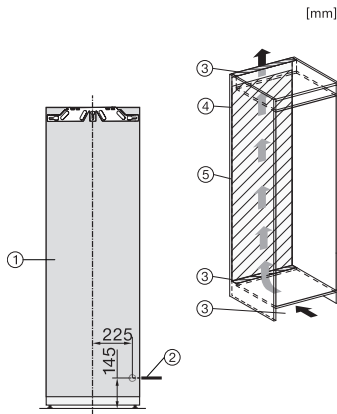

EAN: 4002516797517 / Material number: 12565320 / Old Material Number: 37771000GB

Appliance category	
Freezer	•
Construction type	
Door hinge	Left
Convertible door hinging	•
Control system	
Independent temperature regulation of fridge and freezer zones	No
Efficiency and sustainability	
Energy efficiency class (A–G)	E
Annual energy consumption in kWh	237.25
Energy consumption in 24 h in kWh	0.64
Technical data	
Niche width in mm min.	560
Niche width in mm max.	570
Niche height in mm min.	1772
Niche height in mm max.	1788
Niche depth in mm	550
Appliance width in mm	559
Appliance height in mm	1770
Appliance depth in mm	546
Weight in kg	69.8
Door hinge technology	Fixed door
Max. door front weight – refrigerator, in kg	26
Climate class	SN-T
4* freezer compartment in l	213
Total usable capacity in l	213
Storage time in case of fault in h	9
Freezer capacity in kg/24 h	12.00
Acoustic airborne noise emission class (A–D)	B
Sound emissions in dB(A) re 1 pW	33
Current consumption (mA)	1300
Voltage in V	220-240
Fuse rating in A	10
Number of phases	1
Frequency in Hz	50-60
Length of supply lead in m	2.2
Replacing lamps	Service

FNS 7710 E
Built-in freezer
with NoFrost and 8 freezer drawers for max. convenience.

K7733E, K7763E, K7732E, K7734F, K7764E, K7743E, K7744E, K7773D, K7774D (footnote*) (installation drawings)

*1. View from the front, 2. Mains connection cable, L = 2100 mm, 3. Ventilation cut-out min. 200 cm², 4. Ventilation, 5. No connections permitted in this area

K7733E, K7763E, K7732D, K7732E, K7734F, K7764E, K7743E, K7744E, K7773D, K7774D, built-in (footnote*) (drawings)

*The declared energy consumption was calculated in a 560 mm deep niche. The appliance is fully functional in a 550 mm niche but the energy consumption will be slightly higher.