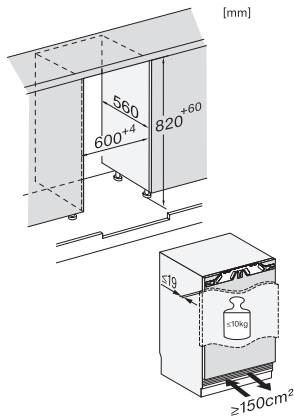

Service

Accessories included

Egg tray

•

KU 7016 D

Built-under refrigerator

with LED lighting, freezer compartment, split door shelves in a compact design.

KU7016D, KU7015D, KU7035D, FNUS7040D, Built-under, Einbauskizze, Nischenmaß (installation drawings)

*1. View from the front, 2. Mains connection cable, L = 2200 mm, 3. No connection in this area