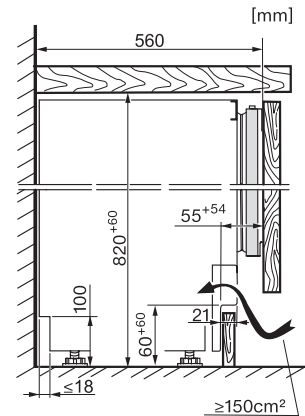

KU7016D, KU7015D, KU7035D, FNUS7040D, Built-under, side view (installation drawings)