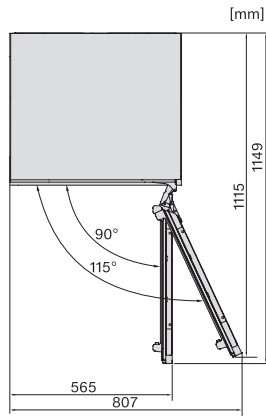

EAN: 4002516779100 / Material number: 12519090 /
Old Material Number: 36701610EU1

Construction type	
Integrated appliance	•
Undercounter appliance	•
Door hinge	right
Design	
Refrigeration section lighting	LED
User convenience	
Networking with Miele@home	•
Control system	
Operating concept	EasyControl
Independent temperature regulation of fridge and freezer zones	No
No. of temperature zones	2
Fridge/Fridge section	
No. of shelves	2
Number of inner door racks for tinned food	2
Door rack for bottles	1
Door shelves	3
Efficiency and sustainability	
Energy efficiency class (A–G)	D
Annual energy consumption in kWh	115.20
Energy consumption in 24 h in kWh	0.31
Technical data	
Niche width in mm min.	600
Niche width in mm max.	600
Niche height in mm min.	820
Niche height in mm max.	880
Niche depth in mm	560
Appliance width in mm	597
Appliance height in mm	818
Appliance depth in mm	550
Weight in kg	34.0
Door hinge technology	Fixed door
Max. door front weight – refrigerator, in kg	10
Climate class	N-ST
Refrigerator compartment in l	92
4* freezer compartment in l	14
Total usable capacity in l	106
Storage time in case of fault in h	9
Freezer capacity in kg/24 h	2.00
Acoustic airborne noise emission class (A–D)	B
Sound emissions in dB(A) re 1 pW	34
Current consumption (mA)	2000
Voltage in V	220-240
Fuse rating in A	10
Number of phases	1
Frequency in Hz	50-60
Length of supply lead in m	2.2

Service

Accessories included

Egg tray

•

KU 7016 D

Built-under refrigerator

with LED lighting, freezer compartment, split door shelves in a compact design.

KU7016D, KU7015D, KU7035D, FNUS7040D, Built-under, Einbauskizze, Nischenmaß (installation drawings)

*1. View from the front, 2. Mains connection cable, L = 2200 mm, 3. No connection in this area