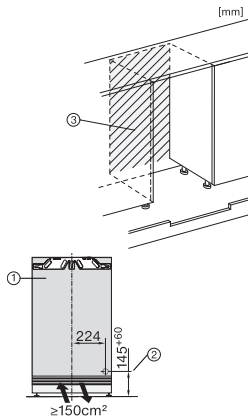

KU7016D, KU7015D, KU7035D, KU7135C, FNUS7140C, Built-under, installation drawing (*footnote) (installation drawings)

*1. View from the front, 2. Mains connection cable, L = 2200 mm, 3. No connection in this area