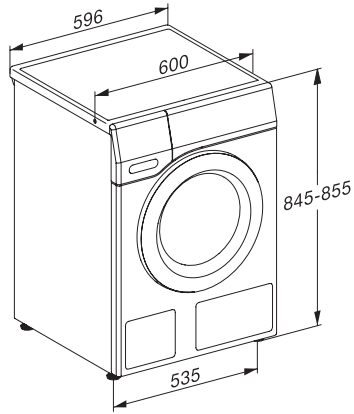

WEB385 WCS 125 Edition

W1 front-loader washing machine

with A -20 %, SteamCare and PowerWash for excellent laundry care.

EAN: 4002516766797 / Material number: 12453900 / Old Material Number: 11EB3851GB

Low temperature wash "Cold" and "20 °C"	•
Flow meter	•
Foam sensing	•
ProfiEco motor	•
Wash programmes	
QuickPowerWash	•
Cottons (coloureds)	•
Minimum iron	•
Delicates	•
Shirts	•
Woollens (hand-washable)	•
Express 20	•
Dark garments / Denim	•
Freshen up (steam)	•
Drain / Spin	•
ECO 40-60	•
Washing extras	
Short	•
Pre-wash	•
Water plus	•
Additional rinse cycle	•
Steam smoothing	•
Pre-ironing with steam	•
Buzzer	•
Safety	
Water protection system	Watercontrol-System
Safety lock	•
PIN-Code	•
Optical interface	•
Technical data	
Dimensions in mm (width)	596
Dimensions in mm (height)	850
Dimensions in mm (depth)	636
Appliance depth in mm with opened door	1054
Appliance depth excluding door (for building-under) in mm	600
Weight in kg	80
Total rated load in kW	2.10-2.40
Voltage in V	220-240
Fuse rating in A	10
Frequency in Hz	50
Length of supply lead in m	2

WEB385 WCS 125 Edition

W1 front-loader washing machine

with A -20 %, SteamCare and PowerWash for excellent laundry care.

W1 installation drawing, slanted facia or straight facia, measures in mm

W1 drawing, slanted facia or straight facia, measures in mm