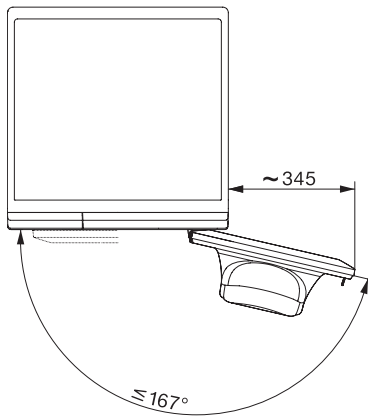

WEB385 WCS 125 Edition

W1 front-loader washing machine

with A -20 %, SteamCare and PowerWash for excellent laundry care.

EAN: 4002516766797 / Material number: 12453900 / Old Material Number: 11EB3851GB

Low temperature wash "Cold" and "20 °C"	•
Flow meter	•
Foam sensing	•
ProfiEco motor	•
Wash programmes	
QuickPowerWash	•
Cottons (coloureds)	•
Minimum iron	•
Delicates	•
Shirts	•
Woollens (hand-washable)	•
Express 20	•
Dark garments / Denim	•
Freshen up (steam)	•
Drain / Spin	•
ECO 40-60	•
Washing extras	
Short	•
Pre-wash	•
Water plus	•
Additional rinse cycle	•
Steam smoothing	•
Pre-ironing with steam	•
Buzzer	•
Safety	
Water protection system	Watercontrol-System
Safety lock	•
PIN-Code	•
Optical interface	•
Technical data	
Dimensions in mm (width)	596
Dimensions in mm (height)	850
Dimensions in mm (depth)	636
Appliance depth in mm with opened door	1054
Appliance depth excluding door (for building-under) in mm	600
Weight in kg	80
Total rated load in kW	2.10-2.40
Voltage in V	220-240
Fuse rating in A	10
Frequency in Hz	50
Length of supply lead in m	2

WEB385 WCS 125 Edition

W1 front-loader washing machine

with A -20 %, SteamCare and PowerWash for excellent laundry care.

W1 installation drawing, slanted facia or straight facia, measures in mm

W1 drawing, slanted facia or straight facia, measures in mm

W1 drawing, slanted facia or straight facia, measures in mm

W1 drawing, slanted facia or straight facia, measures in mm