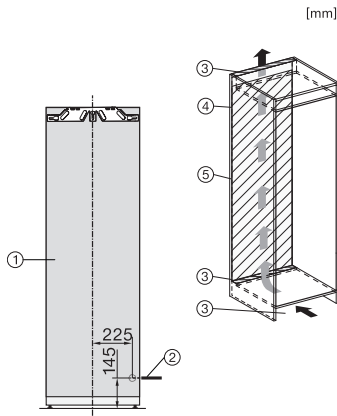

K 7737 D
Built-in refrigerator
with DynaCool and LED lighting for practical food storage.

K7733E, K7763E, K7732E, K7734F, K7764E, K7743E, K7744E, K7773D, K7774D (footnote*) (installation drawings)

*1. View from the front, 2. Mains connection cable, L = 2100 mm, 3. Ventilation cut-out min. 200 cm², 4. Ventilation, 5. No connections permitted in this area