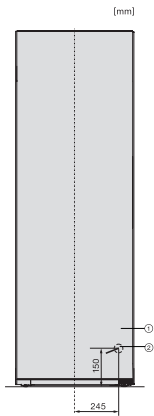

KS 4383 DD

Freestanding refrigerator

with DailyFresh and DynaCool for a convenient side-by-side combination.

EAN: 4002516742142 / Material number: 12430990 / Old Material Number: 36438341GB

Total usable capacity in l	399
Acoustic airborne noise emission class (A–D)	C
Sound emissions in dB(A) re 1 pW	36
Current consumption (mA)	1200
Voltage in V	220-240
Fuse rating in A	13
Number of phases	1
Frequency in Hz	50-60
Length of supply lead in m	2.0
Replacing lamps	Service
Accessories included	
Egg tray	•

KS 4383 DD

Freestanding refrigerator

with DailyFresh and DynaCool for a convenient side-by-side combination.

K4373ED, KS4383ED, KS4383 C ED, KS4783 bb Blackboard, KS4887DD, installation (footnote*) (installation drawings)

*1. View from the front, 2. Mains connection cable, L = 2000 mm

KFN4375DD, KFN4395DD, KFN4393FD, KFN4393D, KFN4377DD, KS4383ED, K4373ED, FN4312E, top view (footnote*)

*To achieve the declared energy consumption, the spacers supplied with the unit must be used. This increases the depth of the unit by approx. 15 mm. The unit is fully functional without the use of the spacers, but has a slightly higher energy consumption.

KS4383DD N, KS4383ED N, Nordic, installation sketch (footnote*) (installation drawings)

*To achieve the declared energy consumption, the spacers supplied with the unit must be used. This increases the depth of the unit by approx. 15 mm. The unit is fully functional without the use of the spacers, but has a slightly higher energy consumption.