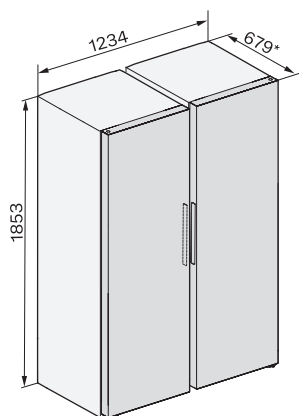

KWTS4785F, KS4887DD, KWTS4785F, KS4383ED, KWTS4785F, KWNS4784DE, KWNS4784DE, KS4887DD, installation sketch (*footnote)

*To achieve the declared energy consumption, the spacers supplied with the unit must be used. This increases the depth of the unit by approx. 15 mm. The unit is fully functional without the use of the spacers, but has a slightly higher energy consumption.