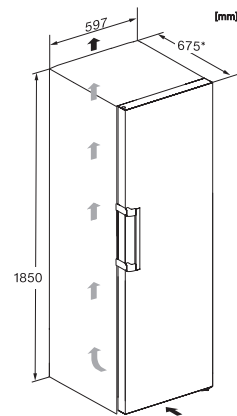

KS 4383 DD

Freestanding refrigerator

with DailyFresh and DynaCool for a convenient side-by-side combination.

K4373ED, KS4383ED, KS4383 C ED, KS4783 bb Blackboard, KS4887DD, installation (footnote*) (installation drawings)

*1. View from the front, 2. Mains connection cable, L = 2000 mm

KFN4375DD, KFN4395DD, KFN4393FD, KFN4393D, KFN4377DD, KS4383ED, K4373ED, FN4312E, top view (footnote*)

*To achieve the declared energy consumption, the spacers supplied with the unit must be used. This increases the depth of the unit by approx. 15 mm. The unit is fully functional without the use of the spacers, but has a slightly higher energy consumption.