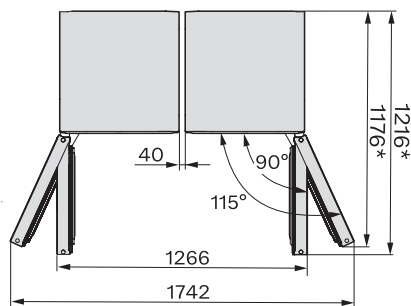

KWTS4785F, KS4887DD, KWTS4785F, KS4383ED, KWTS4785F, KWNS4784DE, KWNS4784DE, KS4887DD, top view (*footnote)

*To achieve the declared energy consumption, the spacers supplied with the unit must be used. This increases the depth of the unit by approx. 15 mm. The unit is fully functional without the use of the spacers, but has a slightly higher energy consumption.