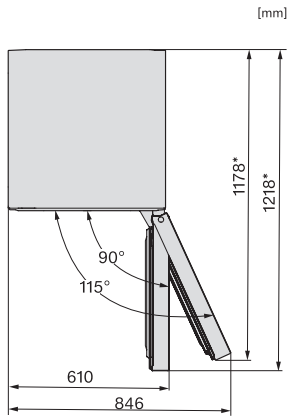

*1. View from the front, 2. Mains connection cable, L = 2000 mm

KFN4375DD, KFN4395DD, KFN4393FD, KFN4393D, KFN4377DD, KS4383ED, K4373ED, FN4312E, top view (footnote*)

*To achieve the declared energy consumption, the spacers supplied with the unit must be used. This increases the depth of the unit by approx. 15 mm. The unit is fully functional without the use of the spacers, but has a slightly higher energy consumption.