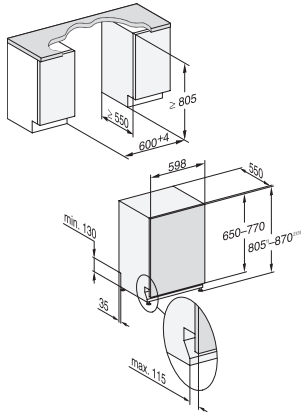

G7000, fully integrated dishwasher, 60cm (installation drawing)

- 1) Plinth height 35-155 mm, 2) Plinth height 100-220 mm,
- 3) Appliance height max. 930 mm with plinth height conversion kit (Mat.-Nr. 6.394.761),