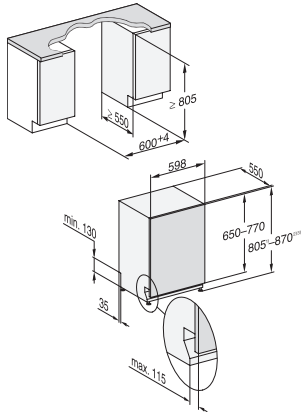

G 7650 SCVi AutoDos
Fully integrated dishwashers
with automatic dispensing thanks to AutoDos with integrated PowerDisk.

EAN: 4002516738442 / Material number: 12423970 / Old Material Number: 21765062GB

QuickPowerWash	•
Hygiene	•
SolarSave	•
ExtraQuiet 37 dB(A)	•
Appliance care	•
Rinse out salt	•
Dishwashing options	
AutoDos	•
BottleClean	•
Quick	•
IntenseZone	•
Extra Clean	•
Extra dry	•
Basket design	
Cutlery loading	3D MultiFlex tray
FlexCare glass holder	2
FlexCare cup rack	1
Basket design	ExtraComfort
Number of place settings	14
MultiClip	•
FlexCare Glass & Bottle	•
XL Assist	•
Safety	
Waterproof system	•
Filter indicator light	•
Safety lock	•
Technical data	
Niche width minimal in mm	600
Niche width max in mm	600
Niche height minimal in mm	805
Niche height maximal in mm	870
Niche depth in mm	550
Appliance width in mm	598
Appliance height in mm	805
Appliance depth in mm	550
Depth with door open in cm	116.5
Net weight in kg	48.0
Total rated load in kW	2.00
Voltage in V	230
Fuse rating in A	10
Number of phases	1
Electrical frequency standard	50
Length of water inlet hose in m	1.50
Length of water drain hose in m	1.50
Length of supply lead in m	1.80
Min. front panel weight in kg	4.0
Max. front panel weight in kg	11.0
[can be retrofitted by Service to min.]	7.0
[can be retrofitted by Service to max.]	14.0

G 7650 SCVi AutoDos

Fully integrated dishwashers

with automatic dispensing thanks to AutoDos with integrated PowerDisk.

G7000, fully integrated dishwasher, 60cm (installation drawing)

- 1) Plinth height 35-155 mm, 2) Plinth height 100-220 mm,
- 3) Appliance height max. 930 mm with plinth height conversion kit (Mat.-Nr. 6.394.761),