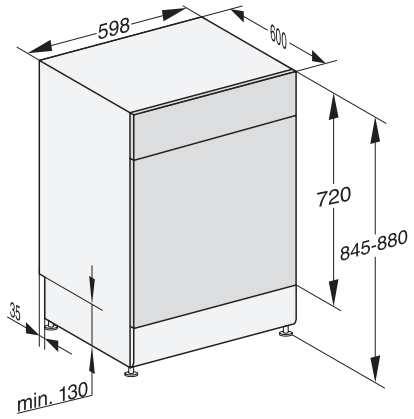

G 7600 SC AutoDos

Freestanding dishwashers

with automatic dispensing thanks to AutoDos with integrated PowerDisk.

G7000, free standing dishwasher, 60cm (installation drawing)