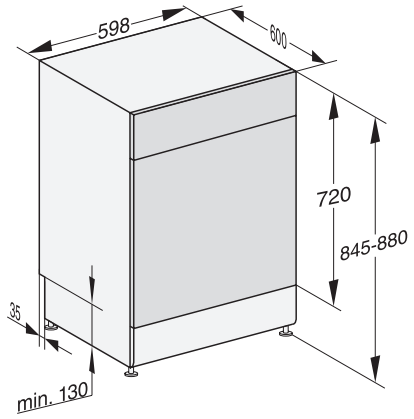

G 7130 SC AutoDos

Freestanding dishwashers

with automatic dispensing thanks to AutoDos with integrated PowerDisk.

G7000, free standing dishwasher, 60cm (installation drawing)