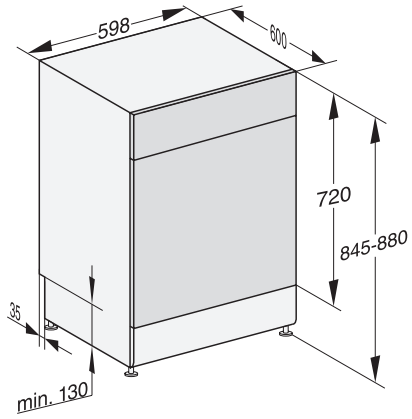

G 7130 SC AutoDos

Built-under dishwashers

with automatic dispensing thanks to AutoDos with integrated PowerDisk.

G7000, free standing dishwasher, 60cm (installation drawing)