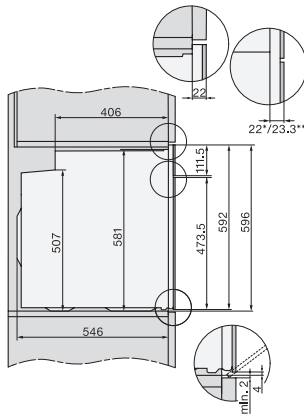

H 2455 B ACTIVE

Oven

modern design with timer and PerfectClean at a great entry level price.

EAN: 4002516770459 / Material number: 12408770 / Old Material Number: 22245504GB

Electronic temperature regulation max. in °C	280
Niche width min. in mm	560
Niche width max. in mm	568
Niche height min. in mm	590
Niche height max. in mm	595
Niche depth in mm	550
Appliance width in mm	595
Appliance height in mm	596
Appliance depth in mm	569
Weight in kg	47.0
Total rated load in kW	3.60
Voltage in V	220-240
Frequency in Hz	50
Fuse rating in A	16
Number of phases	1
Mains cable with plug	•
Length of supply lead in m	1.50
Replacing lamps	Customer
Accessories included	
Universal tray with PerfectClean	1
Baking and roasting rack without PerfectClean	1
Removable side runners (pair)	1

H2760B/BP, H28x0B/BP, H7x6xB/BP/BPX, installation drawings

22 mm – glass, 23.3 mm – metal

H226x-1B/BP/E/EP/I/IP, H2760B/BP, H28x0B/BP, H7x6xB/BP/BPX, installation drawings

H226x-1B/BP/E/EP/I/IP, H2x6xB/BP, H7x6xB/BP/BPX, installation drawings

If the oven is to be installed under a hob, follow the instructions for installing the hob and the height of the hob.

H2760B/BP, H28x0B/BP, H7x6xB/BP/BPX, installation drawings

22 mm – glass, 23.3 mm – metal

H2465B, H2465BP, H2466B, H2466BP, H2467B, H2467BP, H2468B, H2468BP, installation drawings

EU, 1) 399,6 mm, 2) 360 mm, 3) 45 mm, 4) 31,8 mm, 5) 32,5 mm, , EX, 1) 399,6 mm, 2) 360 mm, 3) 45 mm, 4) 31,8 mm, 5) 32,5 mm