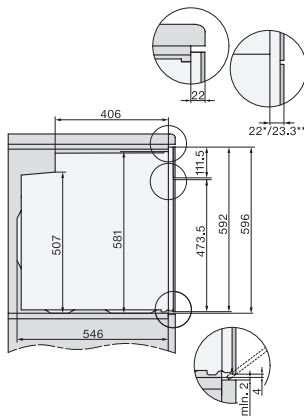

H 2455 B ACTIVE

Oven

modern design with timer and PerfectClean at a great entry level price.

EAN: 4002516770459 / Material number: 12408770 / Old Material Number: 22245504GB

Electronic temperature regulation max. in °C	280
Niche width min. in mm	560
Niche width max. in mm	568
Niche height min. in mm	590
Niche height max. in mm	595
Niche depth in mm	550
Appliance width in mm	595
Appliance height in mm	596
Appliance depth in mm	569
Weight in kg	47.0
Total rated load in kW	3.60
Voltage in V	220-240
Frequency in Hz	50
Fuse rating in A	16
Number of phases	1
Mains cable with plug	•
Length of supply lead in m	1.50
Replacing lamps	Customer
Accessories included	
Universal tray with PerfectClean	1
Baking and roasting rack without PerfectClean	1
Removable side runners (pair)	1

H2760B/BP, H28x0B/BP, H7x6xB/BP/BPX, installation drawings

22 mm – glass, 23.3 mm – metal

H226x-1B/BP/E/EP/I/IP, H2760B/BP, H28x0B/BP, H7x6xB/BP/BPX, installation drawings

H226x-1B/BP/E/EP/I/IP, H2x6xB/BP, H7x6xB/BP/BPX, installation drawings

If the oven is to be installed under a hob, follow the instructions for installing the hob and the height of the hob.

H2760B/BP, H28x0B/BP, H7x6xB/BP/BPX, installation drawings

22 mm – glass, 23.3 mm – metal

H2465B, H2465BP, H2466B, H2466BP, H2467B, H2467BP, H2468B, H2468BP, installation drawings

EU, 1) 399,6 mm, 2) 360 mm, 3) 45 mm, 4) 31,8 mm, 5) 32,5 mm, , EX, 1) 399,6 mm, 2) 360 mm, 3) 45 mm, 4) 31,8 mm, 5) 32,5 mm