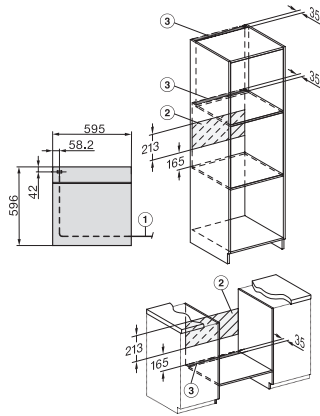

H 2455 B ACTIVE

Oven

modern design with timer and PerfectClean at a great entry level price.

EAN: 4002516770459 / Material number: 12408770 / Old Material Number: 22245504GB

Electronic temperature regulation max. in °C	280
Niche width min. in mm	560
Niche width max. in mm	568
Niche height min. in mm	590
Niche height max. in mm	595
Niche depth in mm	550
Appliance width in mm	595
Appliance height in mm	596
Appliance depth in mm	569
Weight in kg	47.0
Total rated load in kW	3.60
Voltage in V	220-240
Frequency in Hz	50
Fuse rating in A	16
Number of phases	1
Mains cable with plug	•
Length of supply lead in m	1.50
Replacing lamps	Customer
Accessories included	
Universal tray with PerfectClean	1
Baking and roasting rack without PerfectClean	1
Removable side runners (pair)	1

H 2455 B ACTIVE

Oven

modern design with timer and PerfectClean at a great entry level price.

H226x-1B/BP/E/EP/I/IP, H2760B/BP, H28x0B/BP, H7x6xB/BP/BPX, installation drawings, GB, AUS

1) Netzanschlussleitung, L=1500 mm, 2) In diesem Bereich kein Anschluss, 3) Lüftungsausschnitt min. 150 cm²

H2760B/BP, H28x0B/BP, H7x6xB/BP/BPX, installation drawings

22 mm – glass, 23.3 mm – metal

H226x-1B/BP/E/EP/I/IP, H2760B/BP, H28x0B/BP, H7x6xB/BP/BPX, installation drawings

H226x-1B/BP/E/EP/I/IP, H2x6xB/BP, H7x6xB/BP/BPX, installation drawings

H2465B, H2465BP, H2466B, H2466BP, H2467B, H2467BP, H2468B, H2468BP, installation drawings

EU, 1) 399,6 mm, 2) 360 mm, 3) 45 mm, 4) 31,8 mm, 5) 32,5 mm, , EX, 1) 399,6 mm, 2) 360 mm, 3) 45 mm, 4) 31,8 mm, 5) 32,5 mm