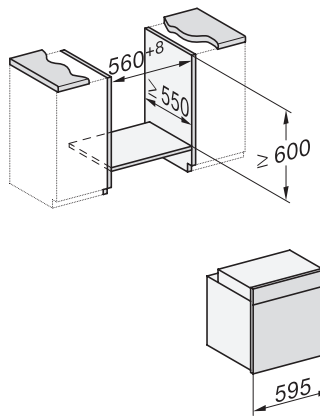

H 2455 B ACTIVE

Oven

modern design with timer and PerfectClean at a great entry level price.

H226x-1B/BP/E/EP/I/IP, H2760B/BP, H28x0B/BP, H7x6xB/BP/BPX, installation drawings, GB, AUS

1) Netzanschlussleitung, L=1500 mm, 2) In diesem Bereich kein Anschluss, 3) Lüftungsausschnitt min. 150 cm²

H2760B/BP, H28x0B/BP, H7x6xB/BP/BPX, installation drawings

22 mm – glass, 23.3 mm – metal

H226x-1B/BP/E/EP/I/IP, H2760B/BP, H28x0B/BP, H7x6xB/BP/BPX, installation drawings

H226x-1B/BP/E/EP/I/IP, H2x6xB/BP, H7x6xB/BP/BPX, installation drawings

If the oven is to be installed under a hob, follow the instructions for installing the hob and the height of the hob.

H2760B/BP, H28x0B/BP, H7x6xB/BP/BPX, installation drawings

22 mm – glass, 23.3 mm – metal

H2465B, H2465BP, H2466B, H2466BP, H2467B, H2467BP, H2468B, H2468BP, installation drawings

EU, 1) 399,6 mm, 2) 360 mm, 3) 45 mm, 4) 31,8 mm, 5) 32,5 mm, , EX, 1) 399,6 mm, 2) 360 mm, 3) 45 mm, 4) 31,8 mm, 5) 32,5 mm