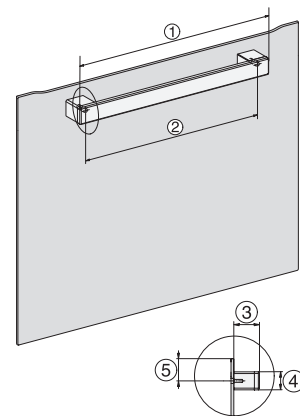

H2760B/BP, H28x0B/BP, H7x6xB/BP/BPX, installation drawings

22 mm – glass, 23.3 mm – metal

H226x-1B/BP/E/EP/I/IP, H2760B/BP, H28x0B/BP, H7x6xB/BP/BPX, installation drawings

H226x-1B/BP/E/EP/I/IP, H2x6xB/BP, H7x6xB/BP/BPX, installation drawings

If the oven is to be installed under a hob, follow the instructions for installing the hob and the height of the hob.

H2760B/BP, H28x0B/BP, H7x6xB/BP/BPX, installation drawings

22 mm – glass, 23.3 mm – metal

H2465B, H2465BP, H2466B, H2466BP, H2467B, H2467BP, H2468B, H2468BP, installation drawings

EU, 1) 399,6 mm, 2) 360 mm, 3) 45 mm, 4) 31,8 mm, 5) 32,5 mm, , EX, 1) 399,6 mm, 2) 360 mm, 3) 45 mm, 4) 31,8 mm, 5) 32,5 mm