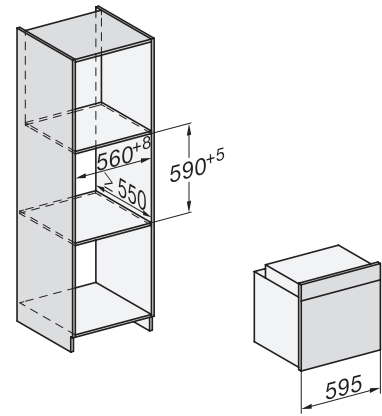

H 2455 B ACTIVE

Oven

modern design with timer and PerfectClean at a great entry level price.

H226x-1B/BP/E/EP/I/IP, H2760B/BP, H28x0B/BP, H7x6xB/BP/BPX, installation drawings, GB, AUS

1) Netzanschlussleitung, L=1500 mm, 2) In diesem Bereich kein Anschluss, 3) Lüftungsausschnitt min. 150 cm²

H2760B/BP, H28x0B/BP, H7x6xB/BP/BPX, installation drawings

22 mm – glass, 23.3 mm – metal

H226x-1B/BP/E/EP/I/IP, H2760B/BP, H28x0B/BP, H7x6xB/BP/BPX, installation drawings

H226x-1B/BP/E/EP/I/IP, H2x6xB/BP, H7x6xB/BP/BPX, installation drawings

If the oven is to be installed under a hob, follow the instructions for installing the hob and the height of the hob.

H2760B/BP, H28x0B/BP, H7x6xB/BP/BPX, installation drawings

22 mm – glass, 23.3 mm – metal

H2465B, H2465BP, H2466B, H2466BP, H2467B, H2467BP, H2468B, H2468BP, installation drawings

EU, 1) 399,6 mm, 2) 360 mm, 3) 45 mm, 4) 31,8 mm, 5) 32,5 mm, , EX, 1) 399,6 mm, 2) 360 mm, 3) 45 mm, 4) 31,8 mm, 5) 32,5 mm