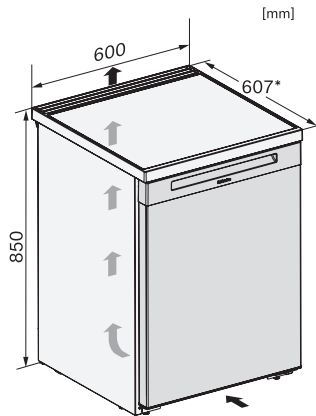

K4003D ws, K4002D ws, F4001D ws, F4001C ws, FN4002D ws, installation sketch (*footnote) (installation drawings)

*To achieve the declared energy consumption, the spacers supplied with the unit must be used. This increases the depth of the unit by approx. 35 mm. The unit is fully functional without the use of the spacers, but has a slightly higher energy consumption.