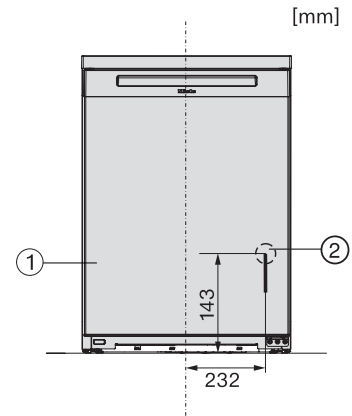

*To achieve the declared energy consumption, the spacers supplied with the unit must be used. This increases the depth of the unit by approx. 35 mm. The unit is fully functional without the use of the spacers, but has a slightly higher energy consumption.

K4003D ws, K4002D ws, F4001D ws, F4001C ws, FN4002D ws, installation (*footnote) (installation drawings)

*1. View from the front, 2. Mains connection cable, L = 2200 mm

K4003D ws, K4002D ws, F4001D ws, F4001C ws, FN4002D ws, top view (*footnote) (installation drawings)