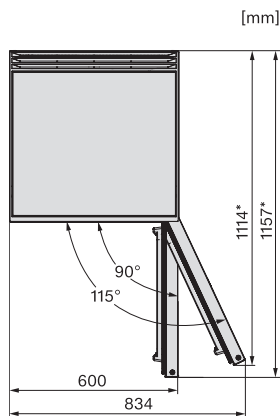

*To achieve the declared energy consumption, the spacers supplied with the unit must be used. This increases the depth of the unit by approx. 35 mm. The unit is fully functional without the use of the spacers, but has a slightly higher energy consumption.

K4003D ws, K4002D ws, F4001D ws, F4001C ws, FN4002D ws, installation (*footnote) (installation drawings)

*1. View from the front, 2. Mains connection cable, L = 2200 mm

K4003D ws, K4002D ws, F4001D ws, F4001C ws, FN4002D ws, top view (*footnote) (installation drawings)