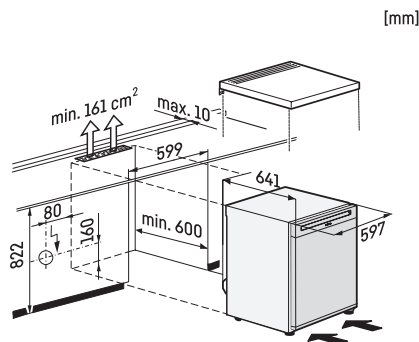

K4003D ws, K4002D ws, installation sketch (*footnote) (installation drawings)

*To achieve the declared energy consumption, the spacers supplied with the unit must be used. This increases the depth of the unit by approx. 35 mm. The unit is fully functional without the use of the spacers, but has a slightly higher energy consumption.