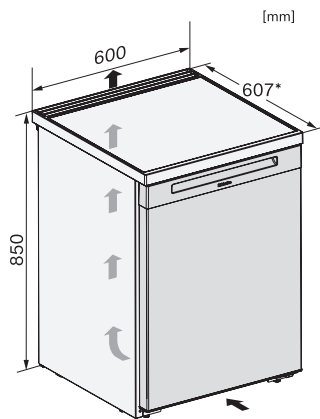

K 4003 D
Freestanding refrigerator
with DailyFresh and DynaCool for convenient freshness.

K4003D ws, K4002D ws, F4001D ws, F4001C ws, FN4002D ws, installation sketch (*footnote) (installation drawings)

*To achieve the declared energy consumption, the spacers supplied with the unit must be used. This increases the depth of the unit by approx. 35 mm. The unit is fully functional without the use of the spacers, but has a slightly higher energy consumption.