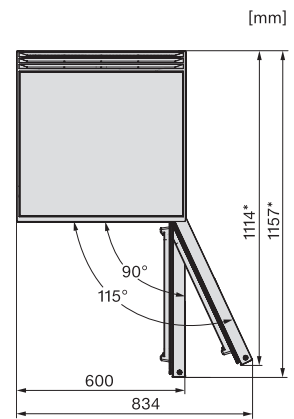

\*To achieve the declared energy consumption, the spacers supplied with the unit must be used. This increases the depth of the unit by approx. 35 mm. The unit is fully functional without the use of the spacers, but has a slightly higher energy consumption.

K4003D ws, K4002D ws, F4001D ws, F4001C ws, FN4002D ws, installation (\*footnote) (installation drawings)

\*1. View from the front, 2. Mains connection cable, L = 2200 mm

K4003D ws, K4002D ws, F4001D ws, F4001C ws, FN4002D ws, top view (\*footnote) (installation drawings)