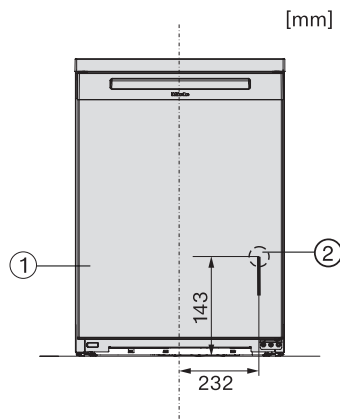

K4003D ws, K4002D ws, F4001D ws, F4001C ws, FN4002D ws, installation (\*footnote) (installation drawings)

\*1. View from the front, 2. Mains connection cable, L = 2200 mm

K4003D ws, K4002D ws, F4001D ws, F4001C ws, FN4002D ws, top view (\*footnote) (installation drawings)