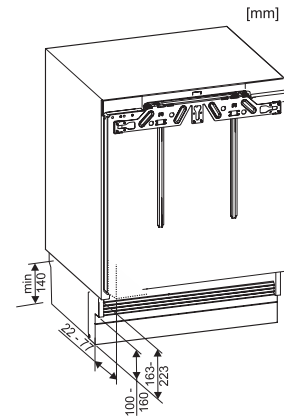

K 31242 UiF-1

Built-under refrigerator

Compactly designed with a practical interior layout.

K31222Ui, K31222Ui-1, K31225Ui, K31252Ui,
K31252Ui-1, K31242UiF, K31242UiF-1, F31202Ui
(installation drawings)

K31222Ui, K31222Ui-1, K31225Ui, K31252Ui,
K31252Ui-1, K31242UiF, K31242UiF-1, F31202Ui, side
view (installation draw)

K31222Ui, K31222Ui-1, K31225Ui, K31252Ui,
K31252Ui-1, K31242UiF, K31242UiF-1 F31202Ui
(installation drawings)