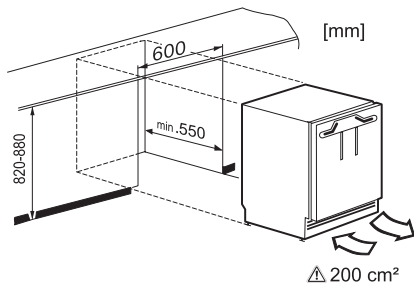

K 31242 UiF-1

Built-under refrigerator

Compactly designed with a practical interior layout.

K31222Ui, K31222Ui-1, K31225Ui, K31252Ui,
K31252Ui-1, K31242UiF, K31242UiF-1, F31202Ui
(installation drawings)

K31222Ui, K31222Ui-1, K31225Ui, K31252Ui,
K31252Ui-1, K31242UiF, K31242UiF-1, F31202Ui, side
view (installation draw)

K31222Ui, K31222Ui-1, K31225Ui, K31252Ui,
K31252Ui-1, K31242UiF, K31242UiF-1 F31202Ui
(installation drawings)