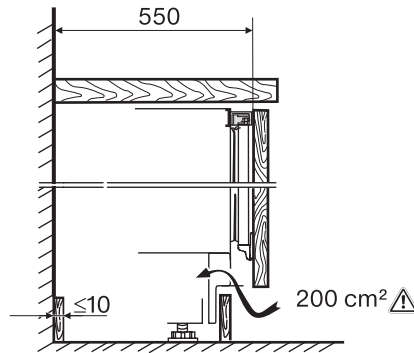

K 31242 UiF-1

Built-under refrigerator

Compactly designed with a practical interior layout.

K31222Ui, K31222Ui-1, K31225Ui, K31252Ui,
K31252Ui-1, K31242UiF, K31242UiF-1, F31202Ui
(installation drawings)

K31222Ui, K31222Ui-1, K31225Ui, K31252Ui,
K31252Ui-1, K31242UiF, K31242UiF-1, F31202Ui, side
view (installation draw)

K31222Ui, K31222Ui-1, K31225Ui, K31252Ui,
K31252Ui-1, K31242UiF, K31242UiF-1 F31202Ui
(installation drawings)