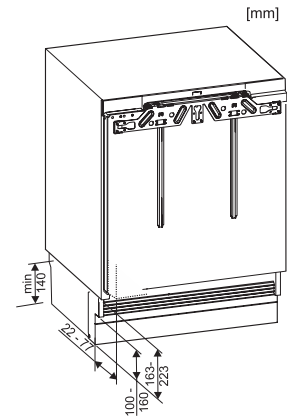

K 31222 Ui-1

Built-under refrigerator

Compactly designed with a practical interior layout.

- Optimum and maintenance-free LED lighting in compartment
- Door shelves can be cleaned in the dishwasher – ComfortClean

EAN: 4002516712381 / Material number: 12364360 / Old Material Number: 36312222GB

<b>Appliance category</b>	
Refrigerator	•
<b>Construction type</b>	
Built-in appliance	•
Undercounter appliance	•
Door hinge	right
Convertible door hinging	•
<b>Design</b>	
Refrigeration section lighting	LED
<b>User convenience</b>	
ComfortClean	•
<b>Control system</b>	
Operating concept	PicTronic
Independent temperature regulation of fridge and freezer zones	No
Automatic SuperCool	•
No. of temperature zones	1
<b>Fridge/Fridge section</b>	
No. of shelves	4
Number of inner door racks for tinned food	1
Door rack for bottles	1
<b>Efficiency and sustainability</b>	
Energy efficiency class (A–G)	E
Annual energy consumption in kWh	94.00
Energy consumption in 24 h in kWh	0.25
<b>Safety</b>	
Lock function	•
Acoustic door alarm	•
<b>Technical data</b>	
Door hinge technology	Fixed door
Refrigerator compartment in l	137
4* freezer compartment in l	0
Acoustic airborne noise emission class (A–D)	B
Sound emissions in dB(A) re 1 pW	35
Current consumption (mA)	1200
Voltage in V	220-240
Fuse rating in A	13
Number of phases	1
Frequency in Hz	50
Replacing lamps	Service
<b>Accessories included</b>	
Egg tray	•

## K 31222 Ui-1

Built-under refrigerator

Compactly designed with a practical interior layout.

K31222Ui, K31222Ui-1, K31225Ui, K31252Ui,  
K31252Ui-1, K31242UiF, K31242UiF-1, F31202Ui  
(installation drawings)