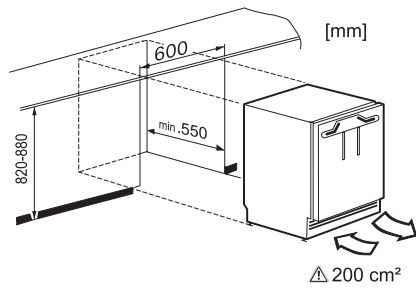

K 31222 Ui-1

Built-under refrigerator

Compactly designed with a practical interior layout.

K31222Ui, K31222Ui-1, K31225Ui, K31252Ui,
K31252Ui-1, K31242UiF, K31242UiF-1, F31202Ui
(installation drawings)

K31222Ui, K31222Ui-1, K31225Ui, K31252Ui,
K31252Ui-1, K31242UiF, K31242UiF-1, F31202Ui, side
view (installation draw)

K31222Ui, K31222Ui-1, K31225Ui, K31252Ui,
K31252Ui-1, K31242UiF, K31242UiF-1 F31202Ui
(installation drawings)