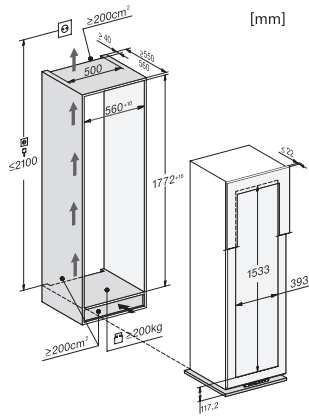

KWT 6722 iS-1

Built-in wine conditioning unit
with FlexiFrame and SommelierSet for demanding wine connoisseurs.

EAN: 4002516712367 / Material number: 12364320 / Old Material Number: 36672202EU1

- Flexible storage of larger wine bottles thanks to FlexiFrame
- Simultaneous wine storage in separate temperature zones
- Odourless refrigeration section thanks to Active AirClean filters
- Present your wine in the perfect light – LED lighting

KWT 6722 iS-1

Built-in wine conditioning unit

with FlexiFrame and SommelierSet for demanding wine connoisseurs.

KWT6722iS, KWT6722iS-1, Installation draw

KWT6722iS, KWT6722iS-1, Interior dimensions (Installation drawings)