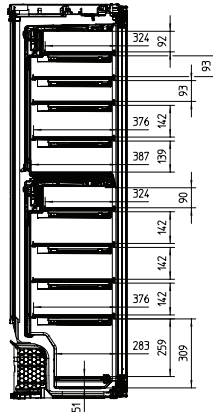

KWT 6722 iS-1

Built-in wine conditioning unit
with FlexiFrame and SommelierSet for demanding wine connoisseurs.

EAN: 4002516712367 / Material number: 12364320 / Old Material Number: 36672202EU1

- Flexible storage of larger wine bottles thanks to FlexiFrame
- Simultaneous wine storage in separate temperature zones
- Odourless refrigeration section thanks to Active AirClean filters
- Present your wine in the perfect light – LED lighting

KWT 6722 iS-1

Built-in wine conditioning unit

with FlexiFrame and SommelierSet for demanding wine connoisseurs.

KWT6722iS, KWT6722iS-1, Installation draw

KWT6722iS, KWT6722iS-1, Interior dimensions (Installation drawings)