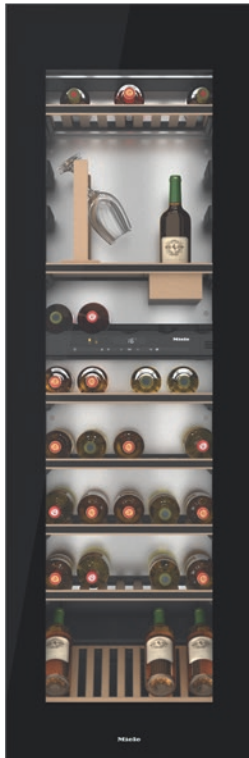

## KWT 6722 iGS-1

Built-in wine conditioning unit

with FlexiFrame, SommelierSet and Push2open for demanding wine connoisseurs.

- Flexible storage of larger wine bottles thanks to FlexiFrame
- Perfect design for handleless kitchens – Push2open
- Simultaneous wine storage in separate temperature zones
- Odourless refrigeration section thanks to Active AirClean filters
- Present your wine in the perfect light – LED lighting

EAN: 4002516712350 / Material number: 12364310 / Old Material Number: 36672222EU1

<b>Appliance category</b>	
Wine conditioning unit	•
<b>Construction type</b>	
Built-in appliance	•
Integrated appliance	•
Door hinge	right
Convertible door hinging	•
Side-by-side enabled	•
<b>Design</b>	
Front colour	Glass door
Wine compartment lighting	LED illumination
<b>User convenience</b>	
Networking with Miele@home	•
Accessories required	XKS 3130 W
DynaCool	•
SoftClose	•
Concealed door opener	Push2open
Silence system	•
No. of wooden racks	8
Material of wooden racks	Beechwood
Number of FlexiFrame racks	8
SommelierSet	•
3 D bottle presenter	•
Low-vibration storage	•
<b>Control system</b>	
Operating concept	TouchControl
Independent temperature regulation of fridge and freezer zones	No
No. of temperature zones	2
Min. temperature setting range in °C	5
Max. temperature setting range in °C	20
<b>Efficiency and sustainability</b>	
Energy efficiency class (A–G)	G
Annual energy consumption in kWh	165.00
Energy consumption in 24 h in kWh	0.45
<b>Safety</b>	
Lock function	•
Acoustic door alarm	•
Optical door alarm	•
Optical temperature alarm	•
<b>Technical data</b>	
Niche width in mm min.	560
Niche width in mm max.	570
Niche height in mm min.	1772
Niche height in mm max.	1780
Niche depth in mm	550
Appliance width in mm	557
Appliance height in mm	1770
Appliance depth in mm	572
Weight in kg	93.0